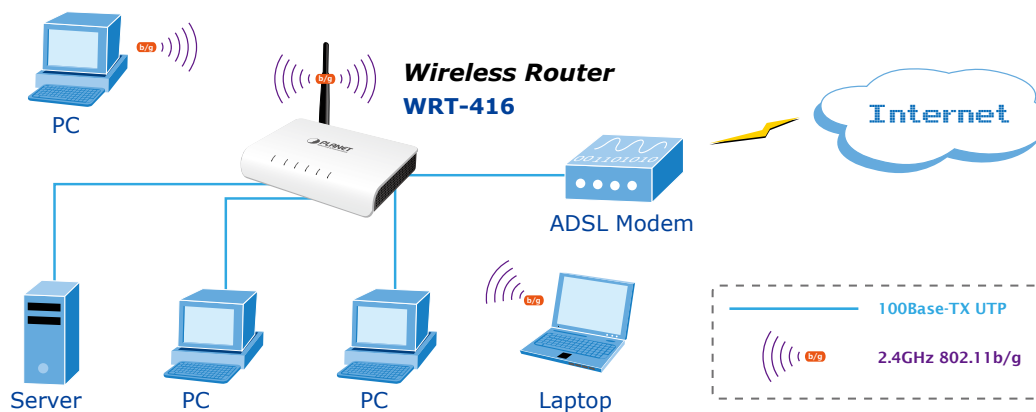

APPLICATIONS

Cost effective but fast-speed for wireless network

To get the benefits of wireless networking for all home or office users, the WRT-416 is an ideal solution. Locates the WRT-416 at a central point in the office or home and connects it to an ADSL/cable modem, a laptop or a remote PC with a wireless adapter installed can be easily connected to the Internet.