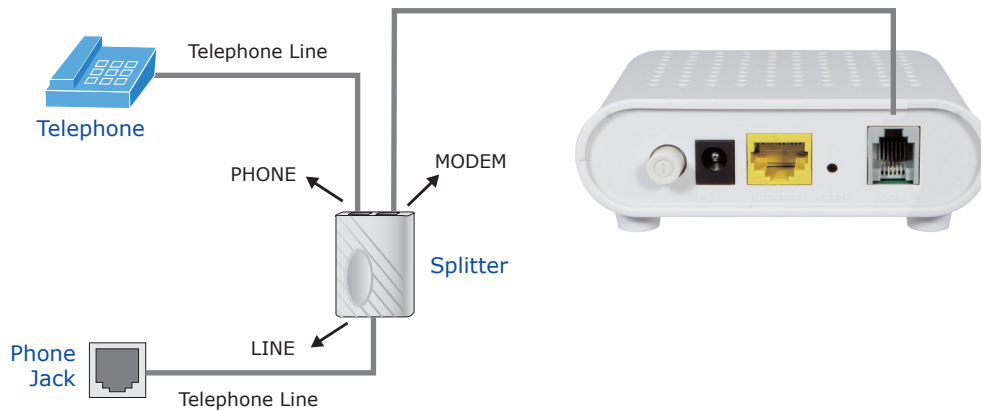

**VERIFY THE CONTENTS INSIDE PACKAGE BOX**

The package should contain the items plus ADE-3400. If any item is missing or damaged, please contact the seller immediately

Quick Installation Guide

CD-ROM

Splitter

Ethernet Cable

Phone Cable

Power Adapter

**STEP 1 : Connect telephone line to the LINE port via splitter**

**STEP 2 : Connect network devices to LAN port**

**STEP 3 : Connect the Power, then press the button . Check the LEDs on the front panel are on accordingly**