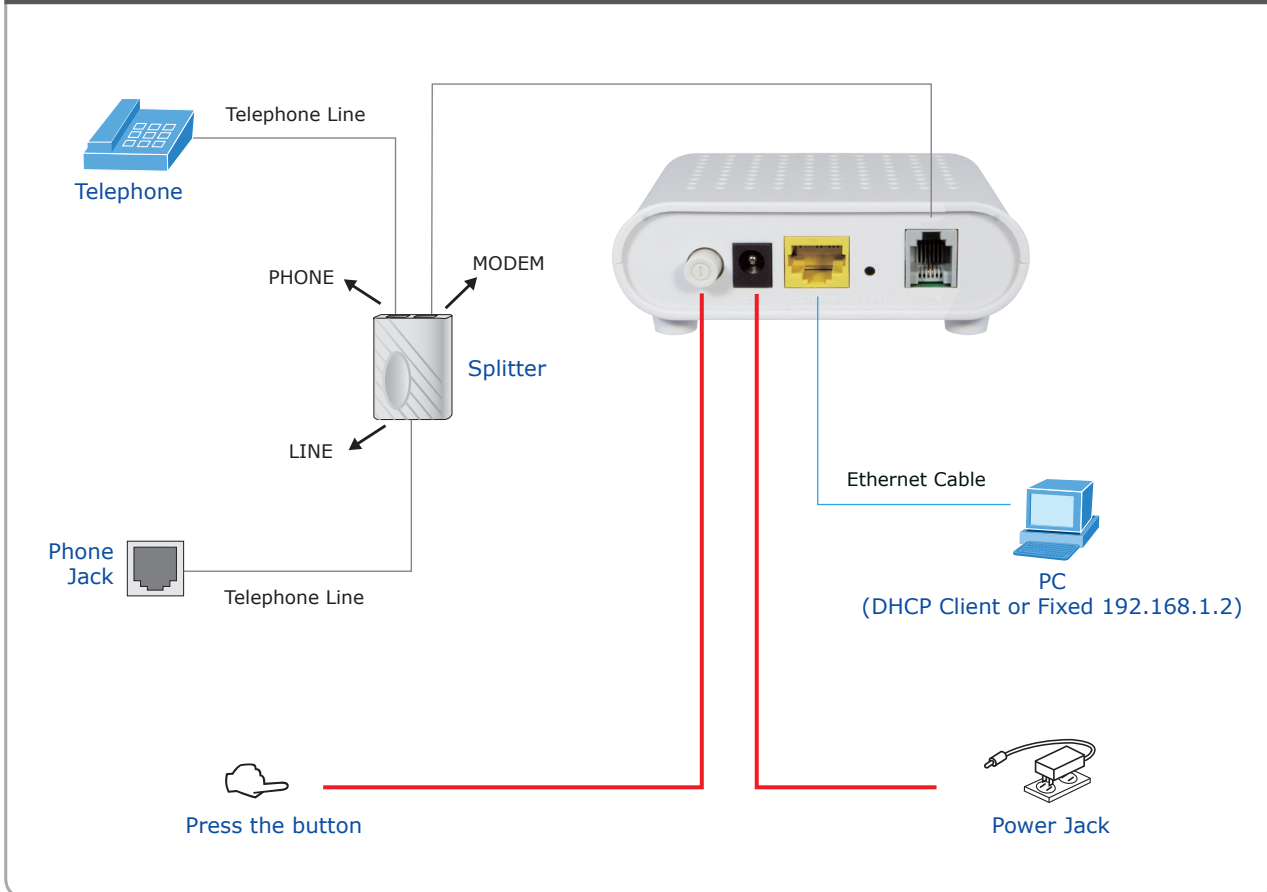

**VERIFY THE CONTENTS INSIDE PACKAGE BOX**

The package should contain the items plus ADE-3400. If any item is missing or damaged, please contact the seller immediately

Quick Installation Guide

CD-ROM

Splitter

Ethernet Cable

Phone Cable

Power Adapter

**STEP 1 : Connect telephone line to the LINE port via splitter**

**STEP 2 : Connect network devices to LAN port**

**STEP 3 : Connect the Power, then press the button . Check the LEDs on the front panel are on accordingly**