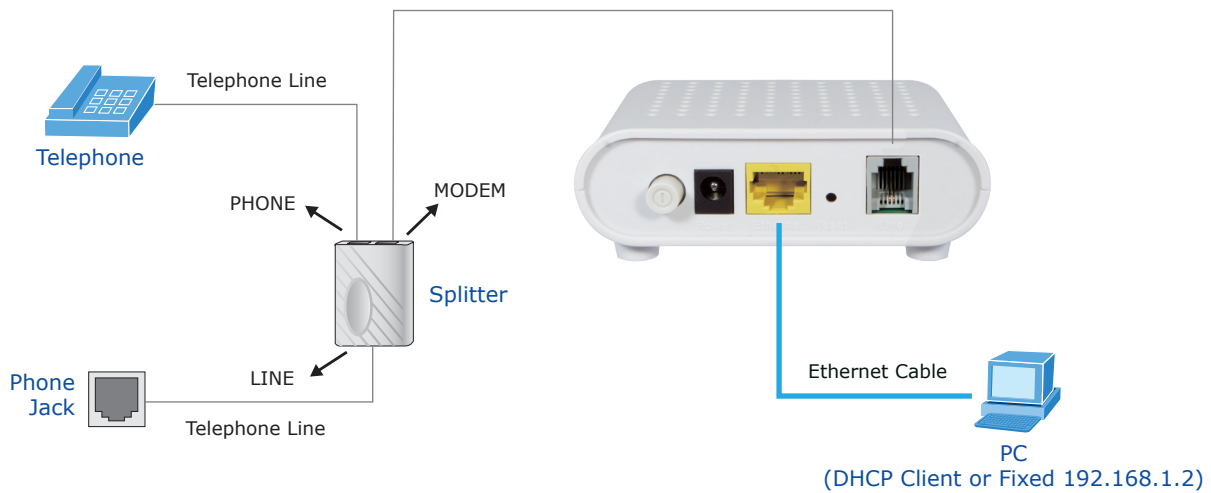

**VERIFY THE CONTENTS INSIDE PACKAGE BOX**

The package should contain the items plus ADE-3400. If any item is missing or damaged, please contact the seller immediately

Quick Installation Guide

CD-ROM

Splitter

Ethernet Cable

Phone Cable

Power Adapter

**STEP 1 : Connect telephone line to the LINE port via splitter**

**STEP 2 : Connect network devices to LAN port**

**STEP 3 : Connect the Power, then press the button . Check the LEDs on the front panel are on accordingly**