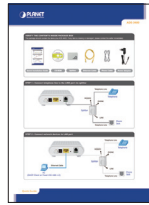

**VERIFY THE CONTENTS INSIDE PACKAGE BOX**

The package should contain the items plus ADE-3400. If any item is missing or damaged, please contact the seller immediately

Quick Installation Guide

CD-ROM

Splitter

Ethernet Cable

Phone Cable

Power Adapter

**STEP 1 : Connect telephone line to the LINE port via splitter**

**STEP 2 : Connect network devices to LAN port**

**STEP 3 : Connect the Power, then press the button . Check the LEDs on the front panel are on accordingly**