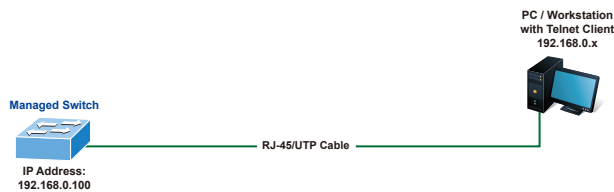

## 3. Starting Web Management

The following shows how to start up the **Web Management** of the Web Smart PoE Switch. Note the Web Smart PoE Switch is configured through an Ethernet connection. Please make sure the manager PC must be set on the same **IP subnet address**.

For example, the default IP address of the Web Smart PoE Switch is **192.168.0.100**, then the manager PC should be set at **192.168.0.x** (where x is a number between 1 and 254, except 100), and the default subnet mask is 255.255.255.0.