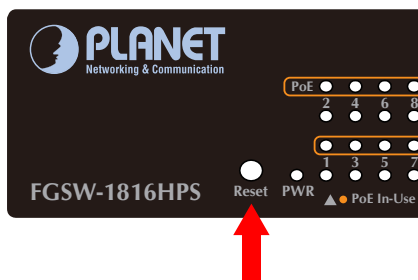

# Web Smart Switch

FGSW-1816HPS

[www.PLANET.com.tw](http://www.PLANET.com.tw)

16-Port 10/100TX 802.3at PoE +  
2-Port Gigabit TP/SFP Combo Web Smart Ethernet Switch

PLANET Technology Corp.  
2010-AK8080-000

### ■ IP Address has been changed or admin password has been forgotten –

To reset the IP address to the default IP Address “**192.168.0.100**” or reset the login password to default value, press the hardware reset button on the front panel for about **10 seconds**. After the device is rebooted, you can login the management Web interface within the same subnet of 192.168.0.xx.