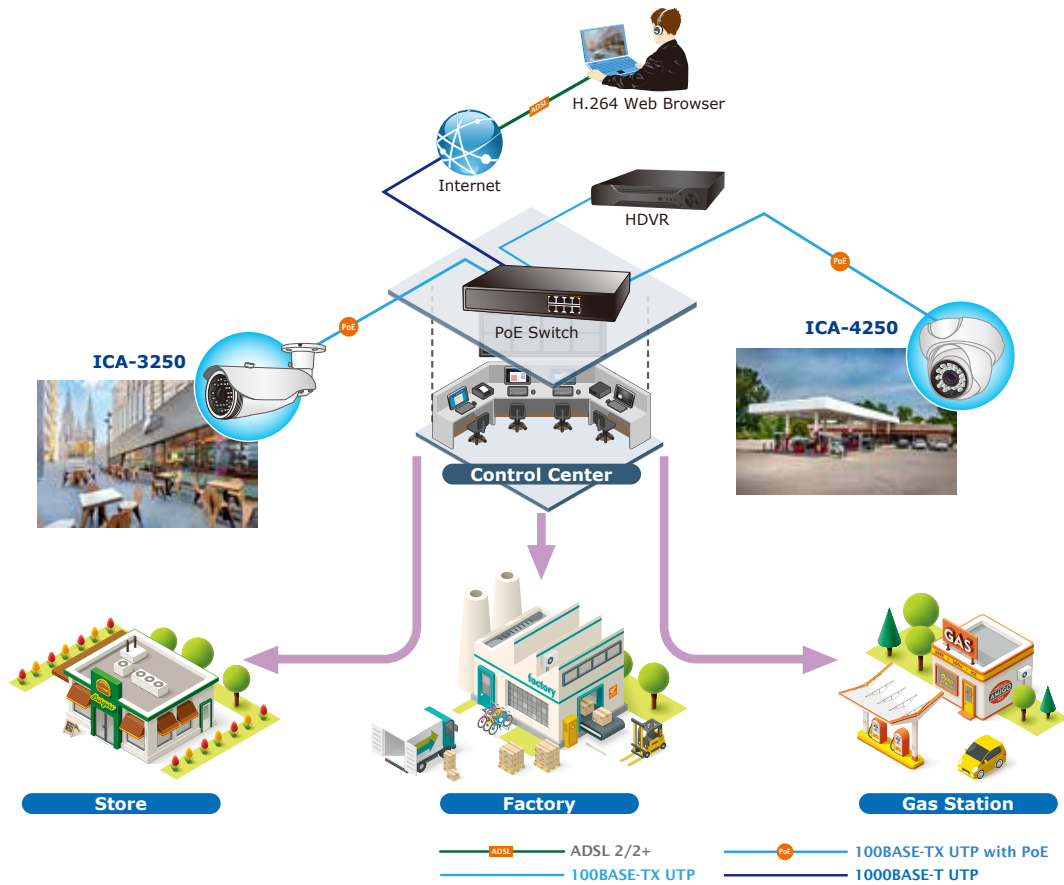

Advanced Media Management

The ICA-4250 supports a number of advanced features to enhance surveillance flexibility and event management capabilities. The advanced features include 4 configurable regions of privacy mask to protect personal privacy, and external RCA ports that allow accessories, such as speakers and microphones, to be added to the camera for two-way audio function.

2-way Audio

Flexible Installation and Power Functionality

The ICA-4250 incorporates IEEE 802.3af Power over Ethernet standard and able to be powered via the network cable from a PoE power sourcing equipment such as PoE Switch or PoE injector. It thus eliminates the need for extra power cables and reduces installation costs while increases the deployment flexibility. The ICA-4250 is ONVIF compliant and thus, it is interoperable with other brands in the market. The ICA-4250 is indisputably the ideal choice for reliable and high-performance surveillance.

Applications

PLANET ICA-4250 can perform in various surveillance applications. With high-resolution design, it can capture clear images and is perfect for identifying objects and persons. Moreover, the ICA-4250 supports 802.3af PoE interface, and facilitates the outdoor surveillance applications without worrying the electric source. Besides, HDVR and Web UI management make you easy to do the configuration and live viewing. With so many features offered, the ICA-4250 no doubt is your best choice for outdoor surveillance solution.