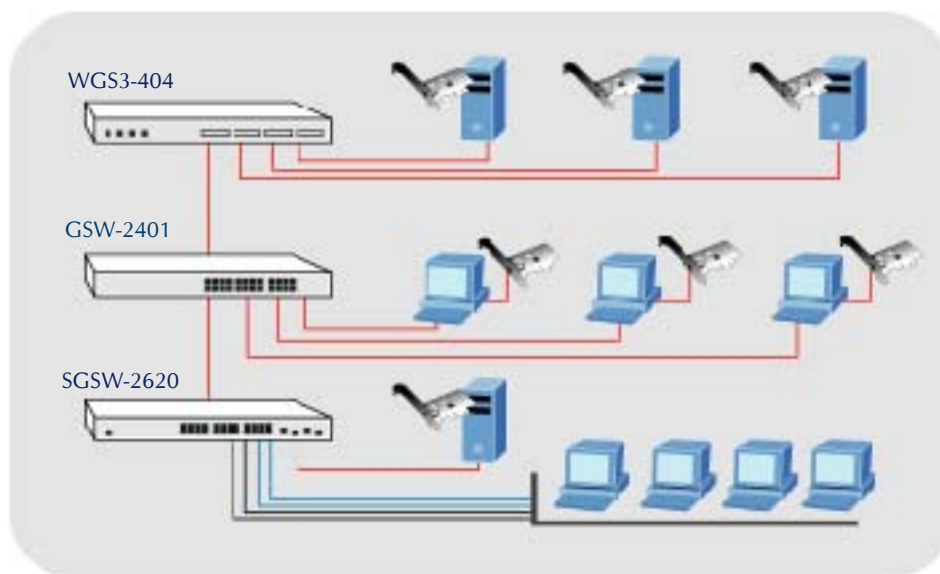

The ENW-9700 is a PCI Express Gigabit Ethernet adapter designed to address high-performance system application requirements. With the innovative PCI Express Bus Architecture, the ENW-9700 provides better performance than the network cards based on 32/64bit PCI architecture. With Auto-MDI/MDI-X function, users don't need to concern about the cable type while connecting to different LAN devices. It is capable of detecting the signal and changing its transfer/receive order on the cable automatically. Moreover, the ENW-9700 can auto-sense and adjust the current network speed, thus eliminates the requirements for manually switching.

KEY FEATURE

- Compliant with PCI Express 1.0a - x1 PCI Express standard
- Auto-Negotiation determines the transmission speed at 10/100/1000 Mbps and Full/Half duplex mode
- Supports CSMA/CD protocol
- Supports Auto-MDI/MDI-X to swap the transmission and reception
- Integrated 128KB Frame Buffer Memory
- Supports WOL (Wake on LAN) function to power management support (through PCI Express interface)
- ACPI Power Management, compliant to ACPI 2.0

SPECIFICATION

Product **PCI Express Gigabit Ethernet Adapter**

Model	ENW-9700
Attachment Interface	PCI Express 1.0a - x1 PCI Express
Media Interface	4-pair RJ-45 UTP
Cabling	Category 5/5e or above, 4-pair
Maximum length	100 meters maximum
LED Indicators	Three: 100, 1000, ACT
Temperature	0~40 Degree C (Operating)
Humidity	10-95%, non-condensing (Operating)
Emission	FCC class A, CE

APPLICATIONS
Server NICs

With ten times the performance, the ENW-9700 can easily act as a server NICs of your networks by wiring to the backbone switches, such as WGS3-404 or GSW-2401.

ORDERING INFORMATION