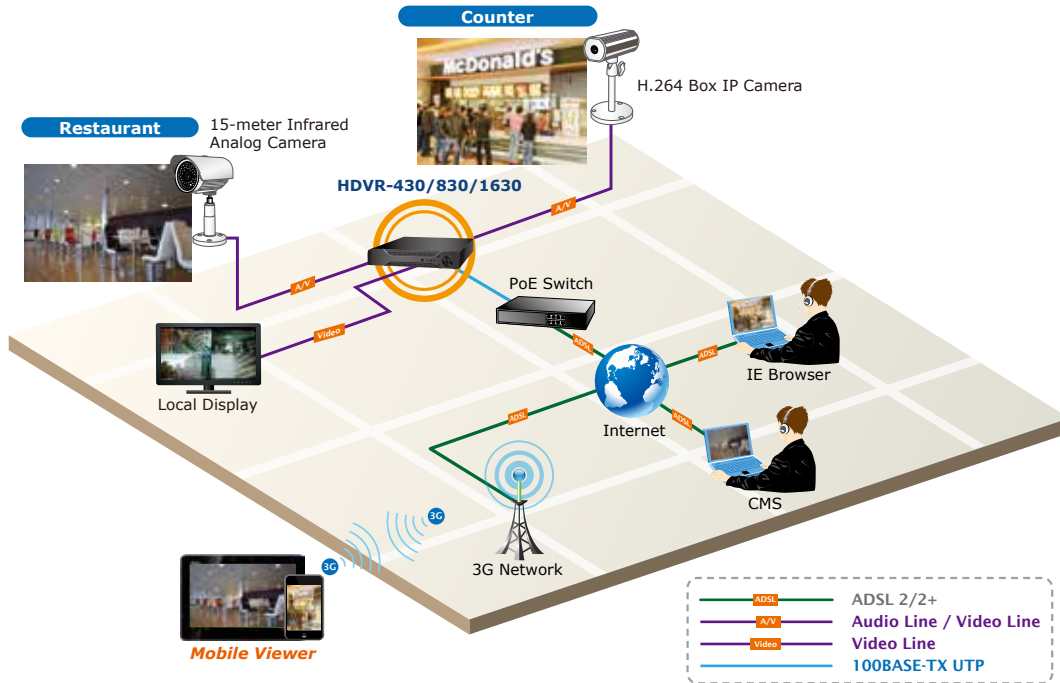

Hybrid Integrated IP and Analog System

High Resolution Local Display

The HDVR-430 provides an **HDMI** and **VGA** video output interface for dual local display, which can be connected to HDMI monitor or VGA monitor for live view monitoring with video output of maximum 1280 x 720 resolutions. Due to local display, it can eliminate the need for a separate PC to view video from the unit. Besides, it also can be operated with the USB mouse to configure and monitor all the system easily.

Applications

Advanced Event Management

The HDVR-430 is equipped with a smart alarm-triggering mechanism and supports various alerts and abnormal events. When it comes to a critical event, having a smart and responsive event management in place is essential for video surveillance system. This feature greatly strengthens the security and management efficiency of PLANET HDVR systems.

Perfect for Indoor Surveillance Applications

PLANET HDVR systems can be controlled and monitored both in the local LAN and the remote site via Internet. Users can also login from their mobile phones to check the monitoring screen anywhere, anytime. It is especially perfect for indoor surveillance in such places as retail stores, communities, restaurants, etc.