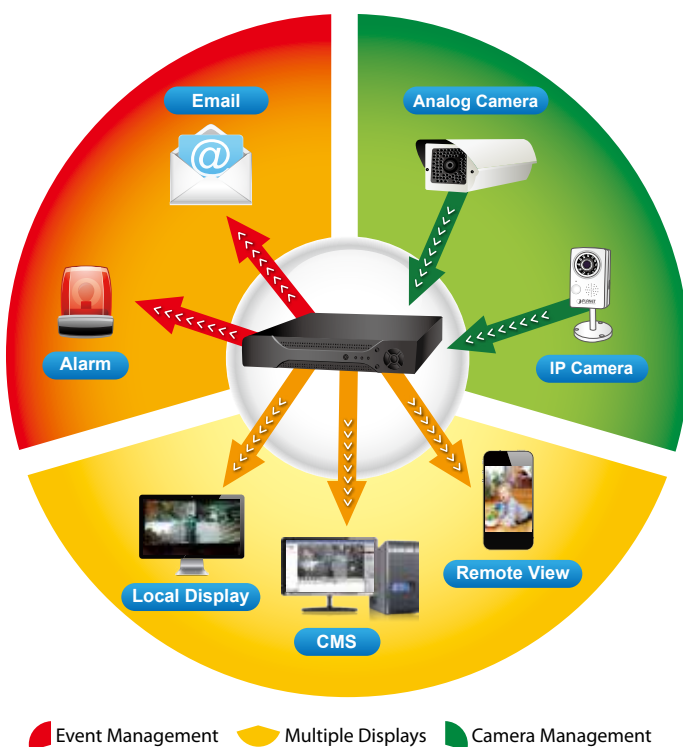

4-CH Hybrid Digital Video Recorder

Efficient Solution for Combining IP and Analog Cameras

PLANET HDVR-430 is a hybrid DVR recorder which is able to record video and data from both traditional analog and network IP security cameras. The advantage of a hybrid DVR recorder is that it lets you use currently installed analog security equipment along with newer network IP technology. This enables you to upgrade your surveillance system to IP equipment at your own pace, according to your budget. The HDVR-430 is the 4-channel embedded system with HDMI local display and features recording, live view, playback and backup functions, etc. With easy-to-remember DDNS feature, the HDVR can be placed either in LAN or WAN for easy installation. Besides, designed for various surveillance applications via RS485 interface, the HDVR is capable of controlling most types of protocols. For the purpose of general monitoring, the HDVR-430 offers app viewer, Web browser and CMS (Central Management Software) for multi-platform remote access, thus making it an ideal solution for various applications, such as retail stores, communities, SMBs, supermarkets, restaurants and schools.

Hardware

- Embedded, highly-reliable standalone HDVR
- Supports 4-ch BNC connectors
- Supports dual local display (VGA and HDMI)
- Supports 3.5" SATA x 1 HDD
- Supports RS485 for PTZ control

Video / Audio

Dual Local Display

Real-time Remote Monitoring

Video from the HDVR systems can be accessed with Web browsers and Android mobile devices. With remote monitoring, you can view live and recorded video "on the go", allowing for easier monitoring of your video deployments, and the ability to react quickly to alarms and events.