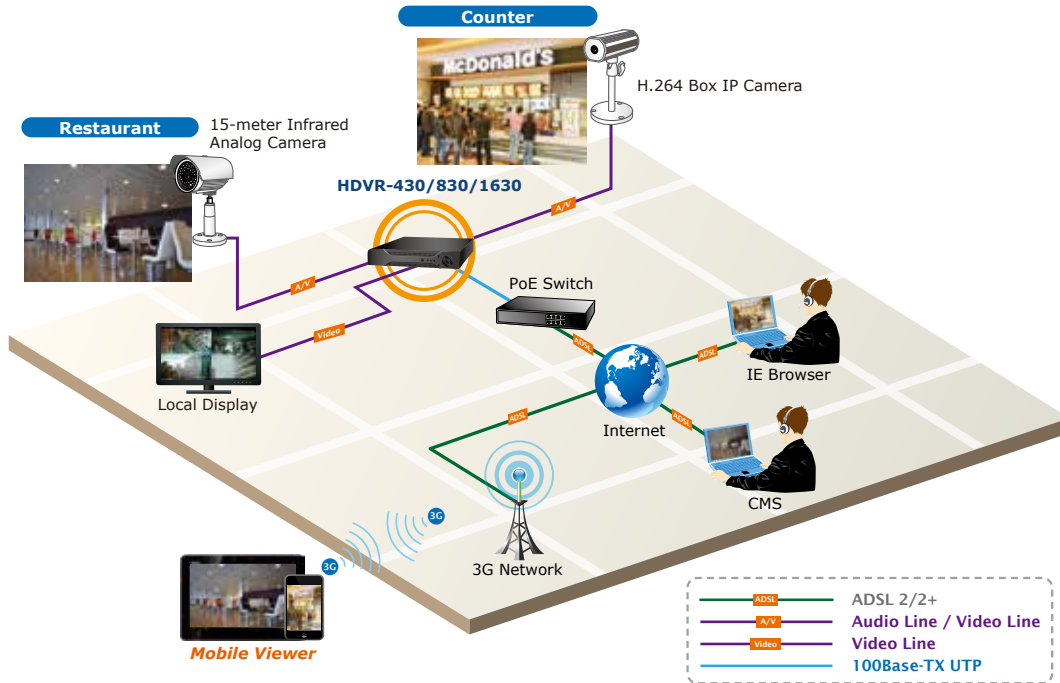

Hybrid Integrated IP and Analog System

High Resolution Local Display

The HDVR-1630 provides an **HDMI** and **VGA** video output interface for dual local display, which can be connected to HDMI monitor or VGA monitor for live view monitoring with video output of maximum 1280 x 720 resolutions. Due to local display, it can eliminate the need for a separate PC to view video from the unit. Besides, it also can be operated with the USB mouse to configure and monitor all the system easily.

Applications

Advanced Event Management

The HDVR-1630 is equipped with a smart alarm-triggering mechanism and supports various alerts and abnormal events. When it comes to a critical event, having a smart and responsive event management in place is essential for video surveillance system. This feature greatly strengthens the security and management efficiency of PLANET HDVR systems.

Perfect for Indoor Surveillance Applications

PLANET HDVR systems can be controlled and monitored both in the local LAN and the remote site via Internet. Users can also login from their mobile phones to check the monitoring screen anywhere, anytime. It is especially perfect for indoor surveillance in such places as retail stores, communities, restaurants, etc.