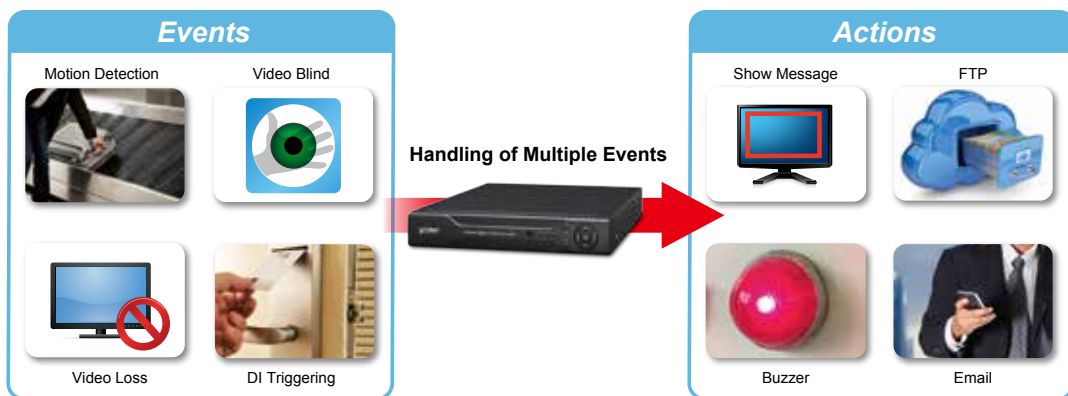

Dual Local Display

Real-time Remote Monitoring

Video from the HDVR systems can be accessed with Web browsers and Android mobile devices. With remote monitoring, you can view live and recorded video "on the go", allowing for easier monitoring of your video deployments, and the ability to react quickly to alarms and events.

Real-time, Remote Monitoring

Managed via Central Management System (CMS)

Not just for small scale applications such as retail stores and SMBs, the HDVR system is expandable for multi-site management with the bundled CMS software. The CMS software is able to manage up to 256 channels of cameras simultaneously. With friendly graphic interface, users can control any cameras or HDVRs easily and make a quick response when event is triggered. With CMS support, users are able to make surveillance more efficient.

Applications

Advanced Event Management

The HDVR-1630 is equipped with a smart alarm-triggering mechanism and supports various alerts and abnormal events. When it comes to a critical event, having a smart and responsive event management in place is essential for video surveillance system. This feature greatly strengthens the security and management efficiency of PLANET HDVR systems.

Perfect for Indoor Surveillance Applications

PLANET HDVR systems can be controlled and monitored both in the local LAN and the remote site via Internet. Users can also login from their mobile phones to check the monitoring screen anywhere, anytime. It is especially perfect for indoor surveillance in such places as retail stores, communities, restaurants, etc.