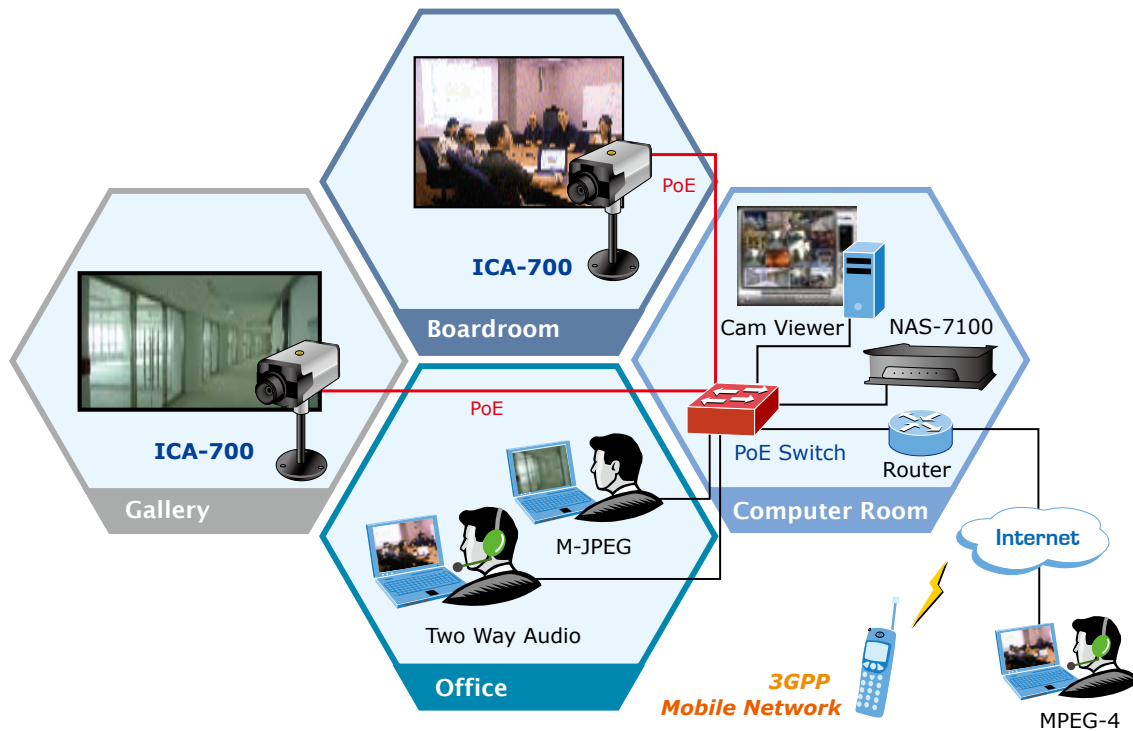

APPLICATIONS

Remote monitoring application