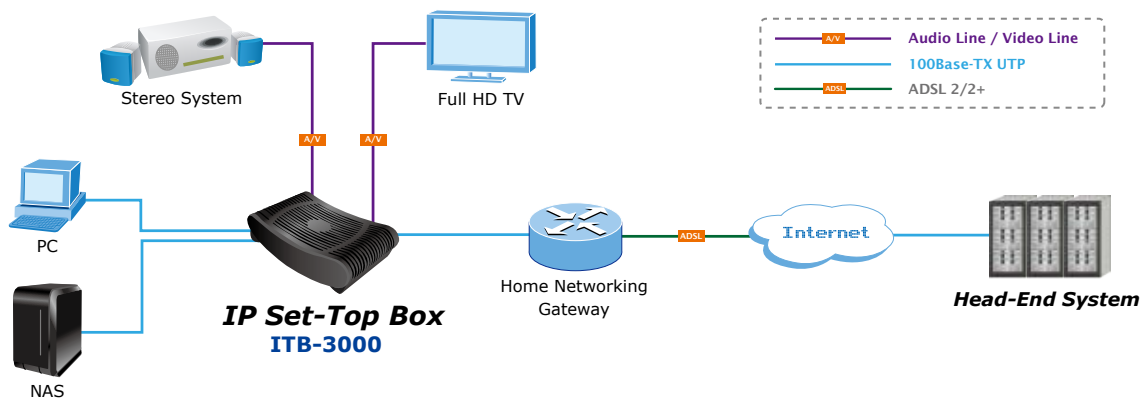

APPLICATIONS