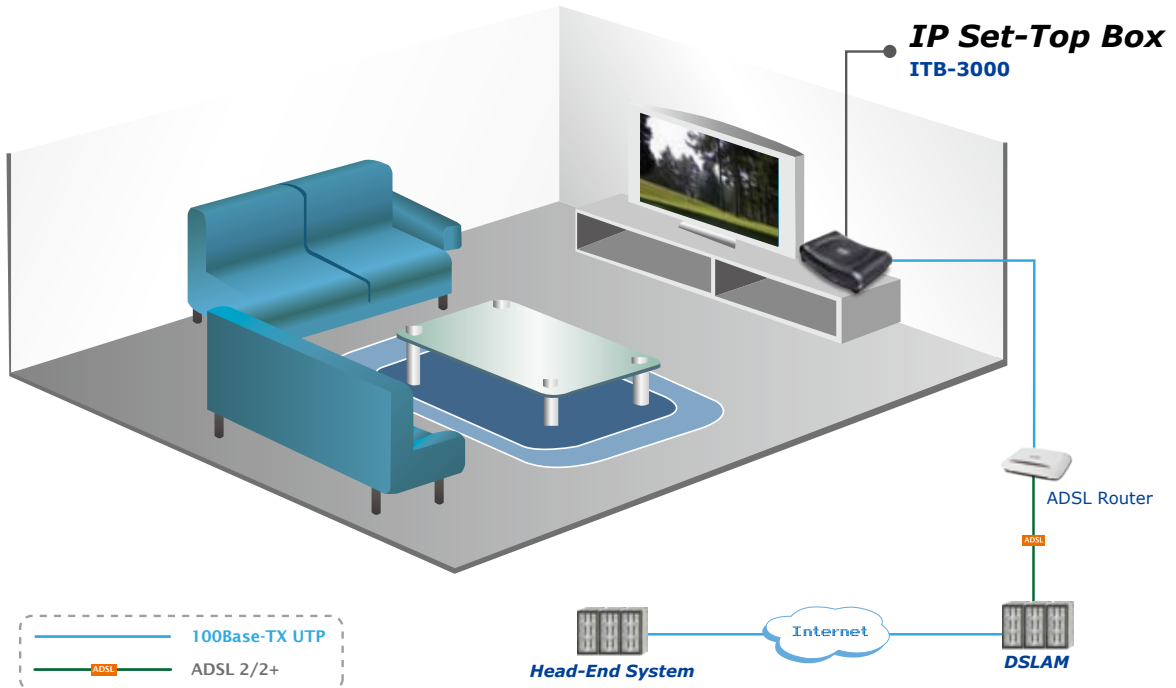

APPLICATIONS