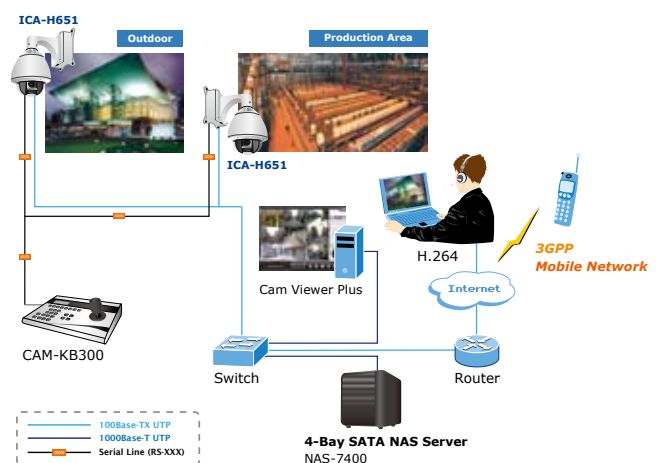

APPLICATIONS