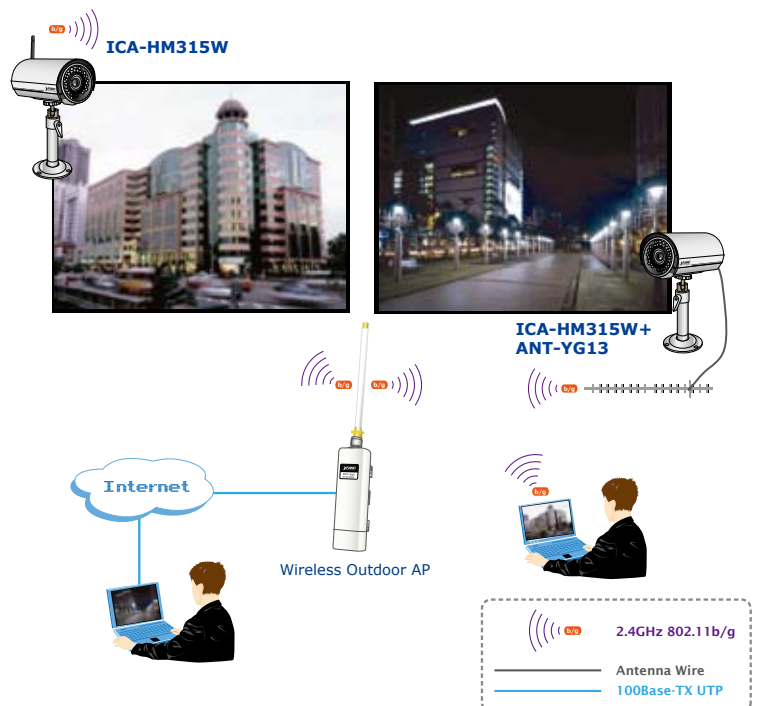

APPLICATIONS

PLANET ICA-HM315W is providing various surveillance applications via wireless technology. It captures clear images and is perfect for the identification of objects and persons.