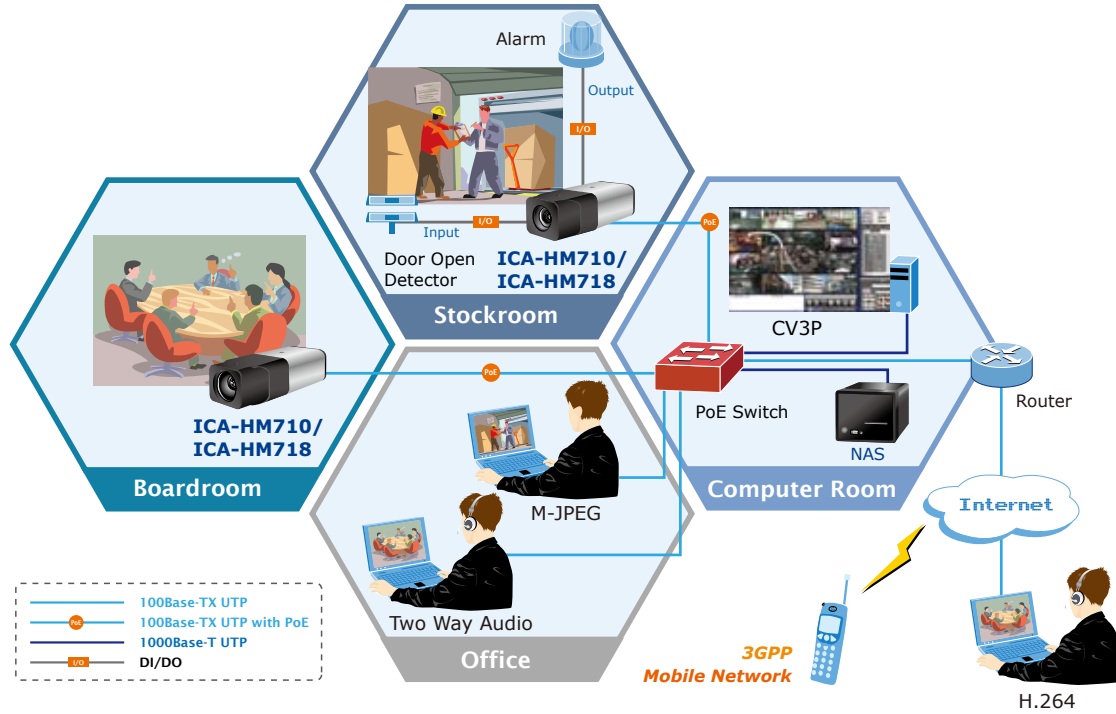

APPLICATIONS

Remote monitoring for indoor surveillance application