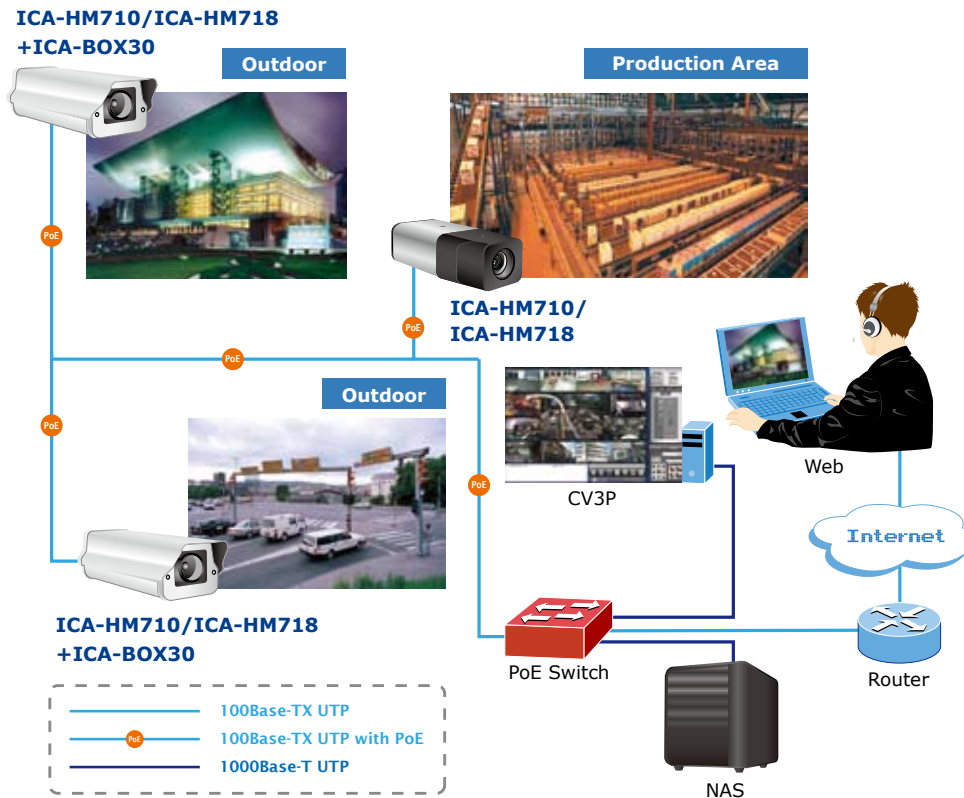

Day-and-night outdoor surveillance application with ICA-HM710 / ICA-HM718 installed in ICA-BOX30 case