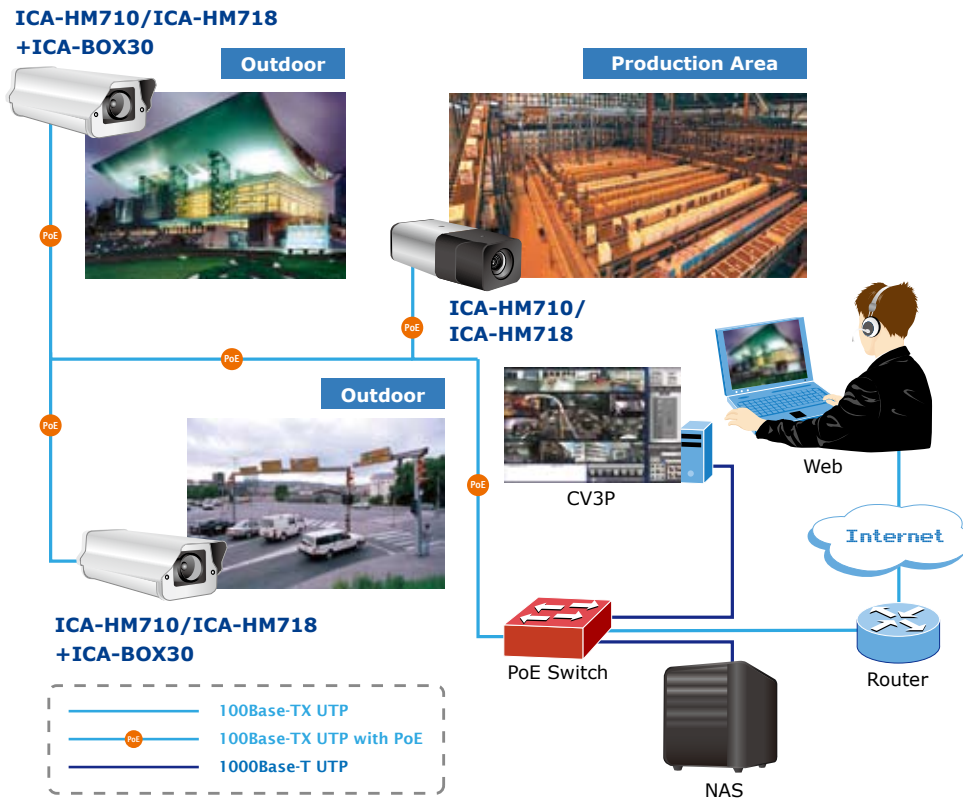

Day-and-night outdoor surveillance application with ICA-HM710 / ICA-HM718 installed in ICA-BOX30 case