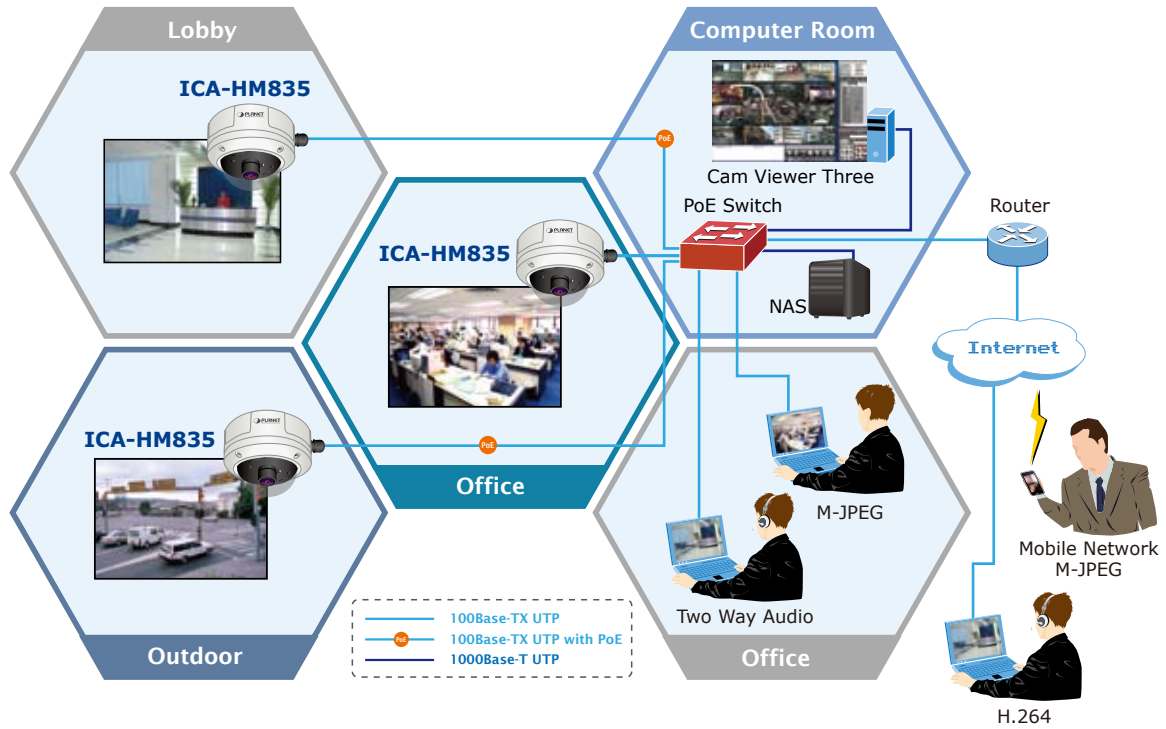

APPLICATIONS

PLANET ICA-HM835 is providing various surveillance applications to deliver 360 degree panoramic clear images. It can provide identification of objects and people, perfect for surveillance needs from all aspects such as shop, the mall, lobby, public area and etc.

Ceiling Mode