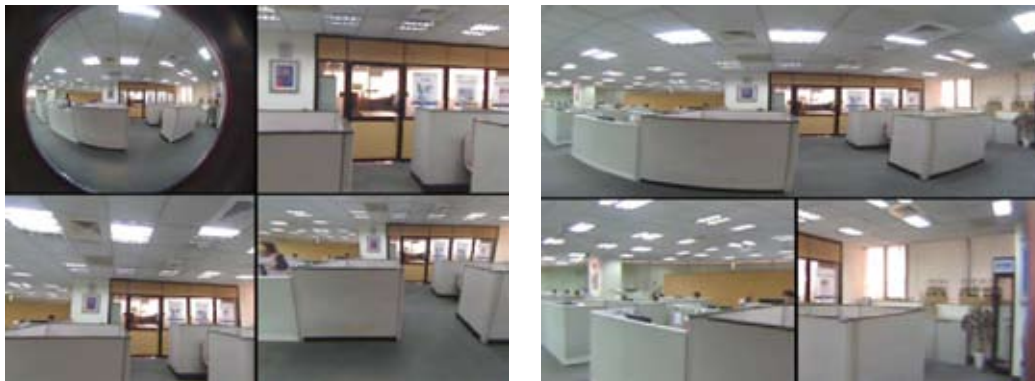

APPLICATIONS

PLANET ICA-HM835 is providing various surveillance applications to deliver 360 degree panoramic clear images. It can provide identification of objects and people, perfect for surveillance needs from all aspects such as shop, the mall, lobby, public area and etc.

Ceiling Mode

360° Source image

180° double broad view

360° source view with 3 PTZ

Quad view

360° broad view with 2 PTZ

Wall Mode

Quad view