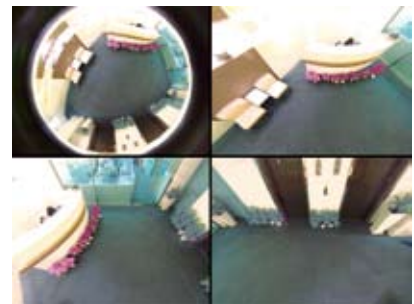

APPLICATIONS

PLANET ICA-HM835 is providing various surveillance applications to deliver 360 degree panoramic clear images. It can provide identification of objects and people, perfect for surveillance needs from all aspects such as shop, the mall, lobby, public area and etc.

Ceiling Mode

360° Source image

180° double broad view

360° source view with 3 PTZ

Quad view

360° broad view with 2 PTZ

Wall Mode

Quad view