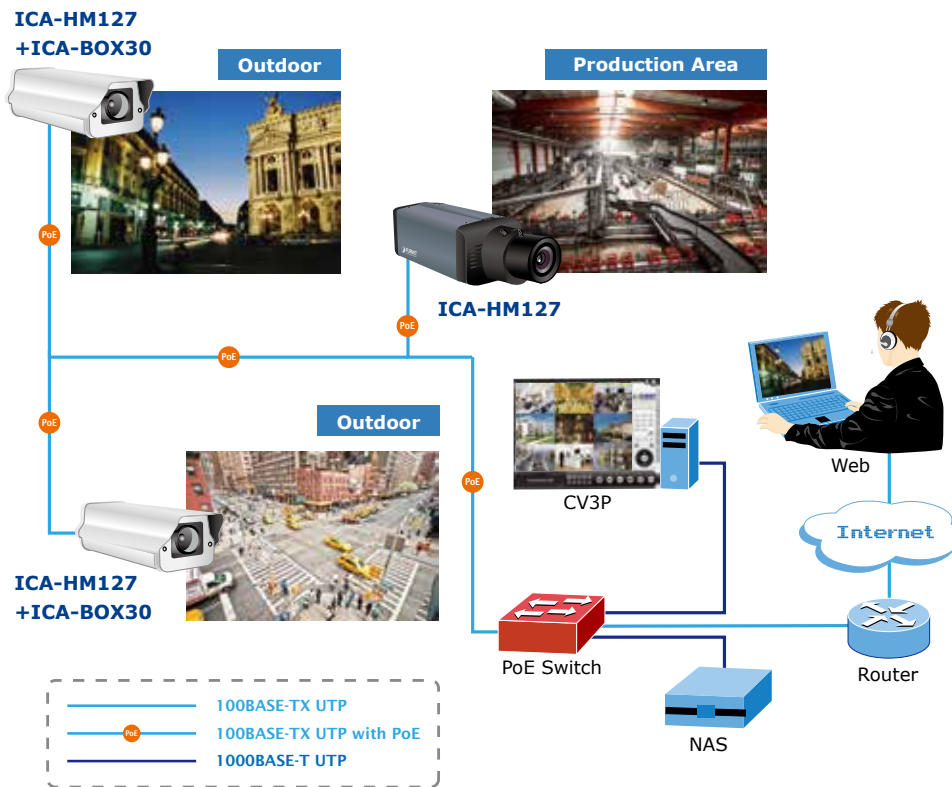

Outdoor day and night vision application of the ICA-HM127 with the ICA-BOX30