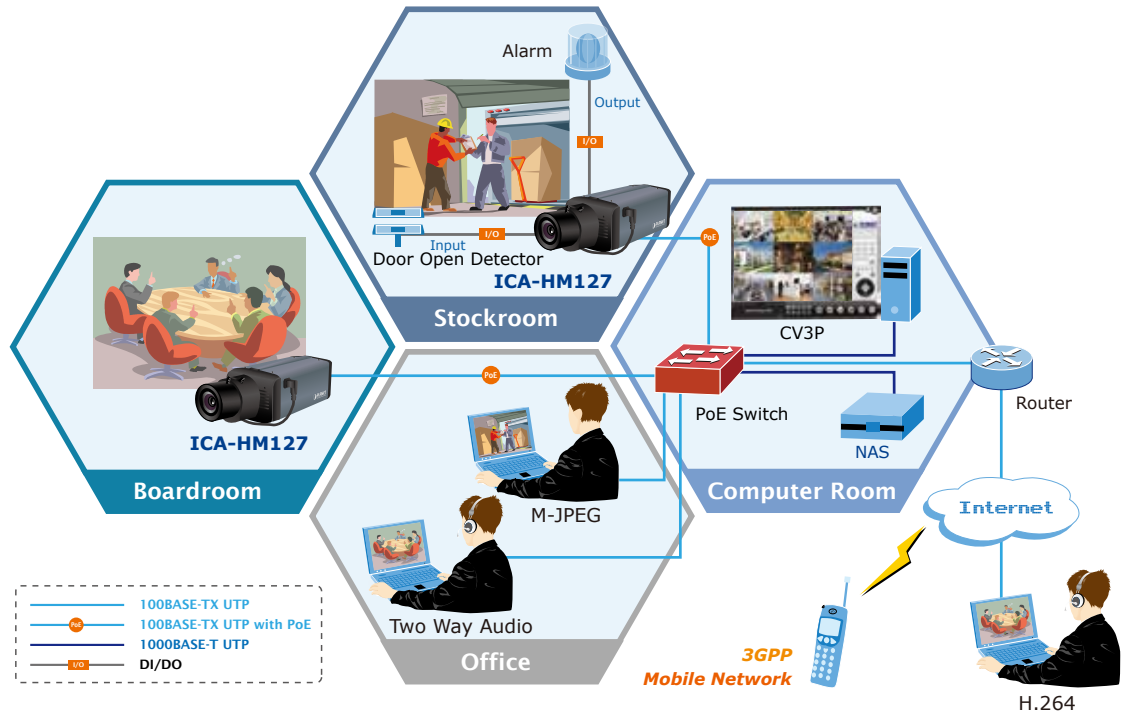

APPLICATIONS

Remote monitoring for indoor application