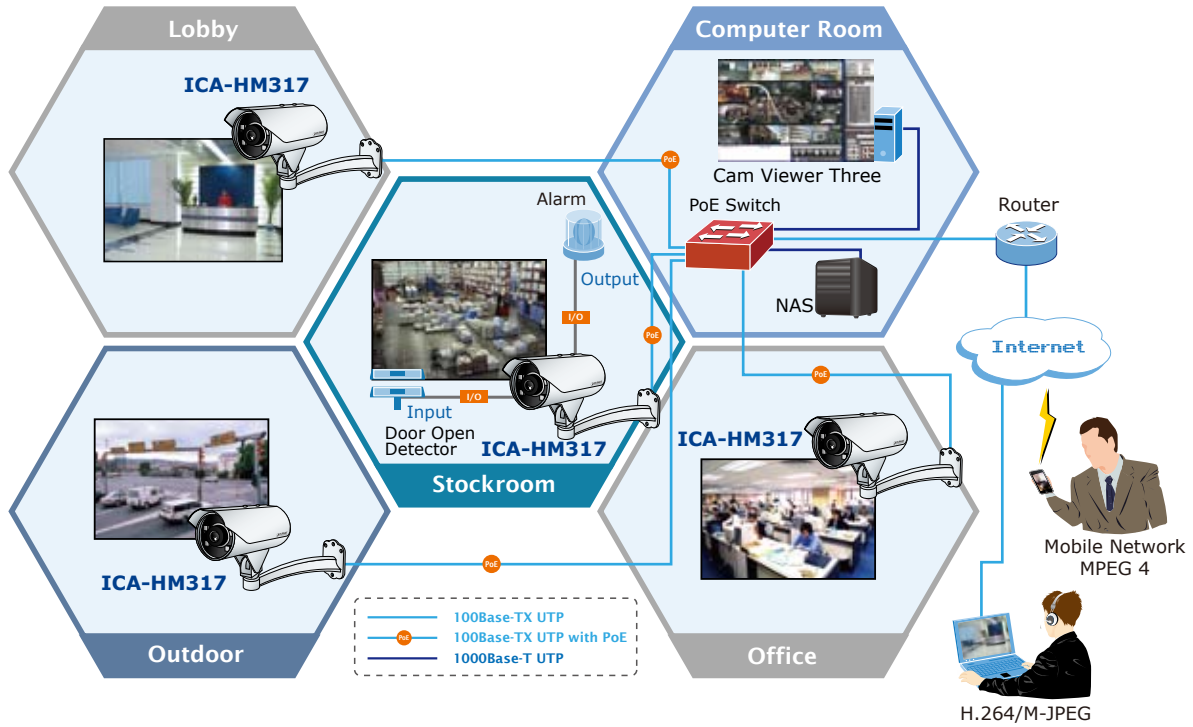

APPLICATIONS

PLANET ICA-HM317 is providing various surveillance applications. It captures clear images and is perfect for the identification of objects and persons both in indoor and outdoor surveillance.

SPECIFICATION

Product	3 Mega-Pixel 25M IR Outdoor Bullet PoE IP Camera
Model	ICA-HM317
Image Sensor	
Format	1/2.5" Progressive CMOS
Effective Pixels	2592H x 1944V
Pixel size	2.2 x 2.2µm
Active Image Area	5.70mm (H) x 4.28mm (V) 7.13mm diagonal
Lens	
Built-in Lens	Yes
Mount	Board
Focal Length	6mm CS mount Lens
F No.	F1.8
Format	1/3"
Angle of View	H: 56 Degree V: 43 Degree
Day / Night Surveillance	
Mechanical IRCF	Yes, on sensor board
IR Distance	25M
IR Wave Length	850nm
Low Lux	Color: 0.05 Lux @ 30 IRE B/W: 0 Lux @ IR ON
Audio / Video Specification	
Video Compression	H.264 / MPEG4 / M-JPEG
High Resolution mode	H.264@QXGA / 1080p MJPEG@QXGA / 1080p MPEG4@1080p