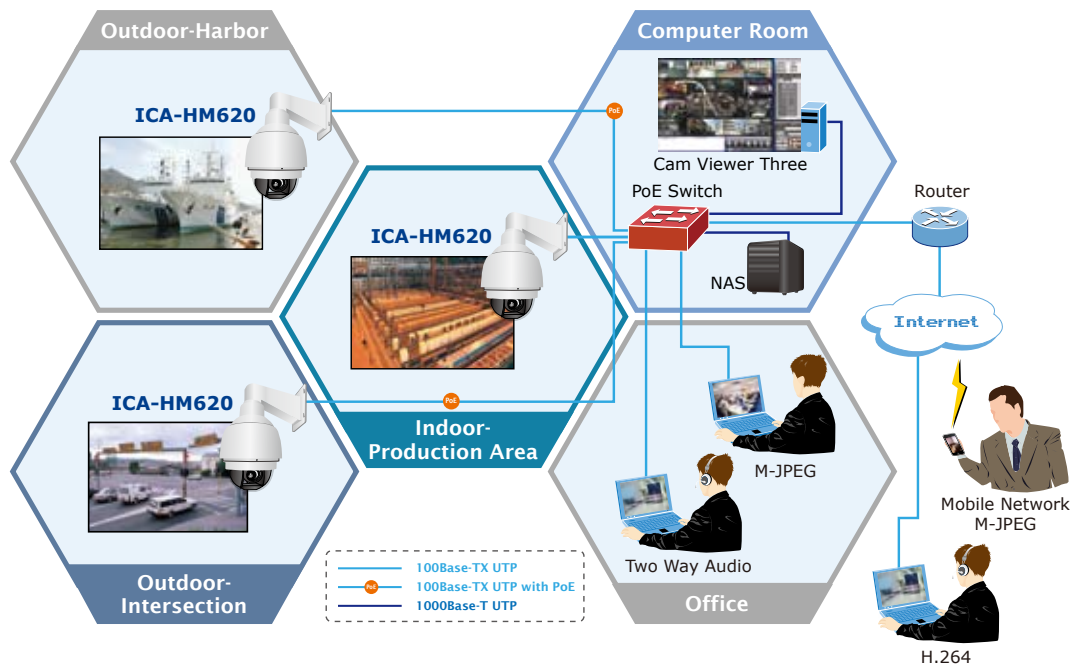

NETWORK AND CONFIGURATION

- IPv4 / IPv6 and UDP / TCP / HTTP / HTTPS protocols selectable
- DDNS and FTP uploading supports more alternatives in surveillance network
- 3GPP for 3G mobile remote applications
- Cam Viewer 3 - Central management software supported
- Easy configuration and management via Windows based utility or web interface

OPERATION

- Built-in 802.3at Compliant PoE Plus
- 360 Degree continuous PAN and Tilt (-10 ~ 190 Degree)
- Preset speed at 5~400 Degree / sec and manual speed 0.5 ~ 90 Degree / sec
- 256 presets, tour based on presets, in which speed and park time of presets can be set
- Cruise line: 8 groups programmable lines, each cruise with 32 presets

ENVIRONMENT

- 4 alarm in and 2 alarm out, and supports alarm trigger
- IP66 outdoor classification with heater and fan for rigorous environment
- Fan and heater with fully automatic intelligent control

APPLICATIONS

PLANET ICA-HM620 is providing various surveillance applications to deliver 360 Degree panoramic clear images. It can provide identification of objects and people, perfect for surveillance needs from all aspects. Which have the IP-66 protecting cover can also be installed in most of outdoor environment such as POS / Cashier of a shop, the mall, lobby, public area and etc.