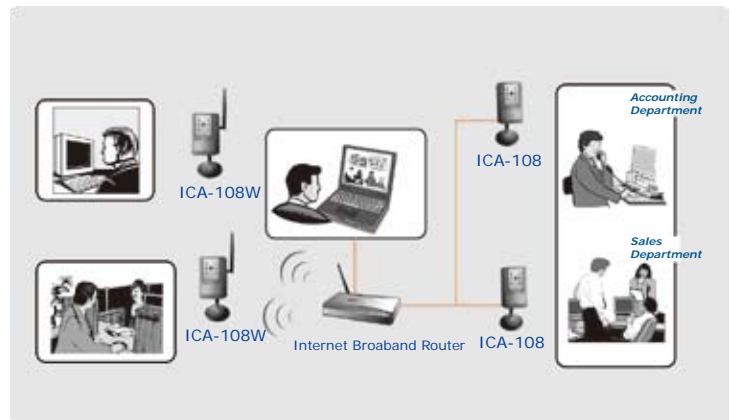

SPECIFICATION

Product **Wired / Wireless IR IP Camera**

Model	ICA-108	ICA-108W
Camera Specification		
Sensor	CMOS image sensor	
Illumination	1.5 Lux @ F1.4	
Electronic Shutter	1/60 ~ 1/15,000 sec	
Lens	3.3 mm, F2.8	
IR LED	IR LED x 6pcs total	
Image (Video Setting)		
Video Encoder	MPEG-4 and M-JPEG simultaneously	
Video Resolution	640 x 480, 320 x 240, 160 x 120, 30fps for all resolution	
Audio		
Speech Codec	G.726: 16kbps ~ 40kbps	
Audio I / O	Audio in: internal microphone Audio line out: external phone jack	
Network and Configuration		
Network Interface	1 x RJ-45 IEEE 802.3 / IEEE 802.3u	1 x RJ-45, 1 x RP-SMA IEEE 802.3 / IEEE 802.3u, IEEE 802.11b/g
Security	-	WEP and WPA encryption
Networking Protocol	TCP/IP, HTTP, SMTP, FTP, NTP, DNS, DDNS, DHCP, UPnP, RTSP, PPPoE, 3GPP	
Browser	Microsoft @ Internet Explorer 6.0 or later	
Hardware		
Dimension (W x D x H)	66 x 27 x 105 mm	75 x 27 x 105 mm
Power Supply	5V DC, 2.0A	
Power Consumption	6W max (with WLAN and IR LEDs on)	
Temperature	Operating: 5 to 40 degree C	
Emission	CE, FCC	

APPLICATIONS

Remote monitoring application (Home)

Remote monitoring application (Office)

ORDERING INFORMATION

ICA-108	Wired IR IP Camera
ICA-108W	Wireless IR IP Camera