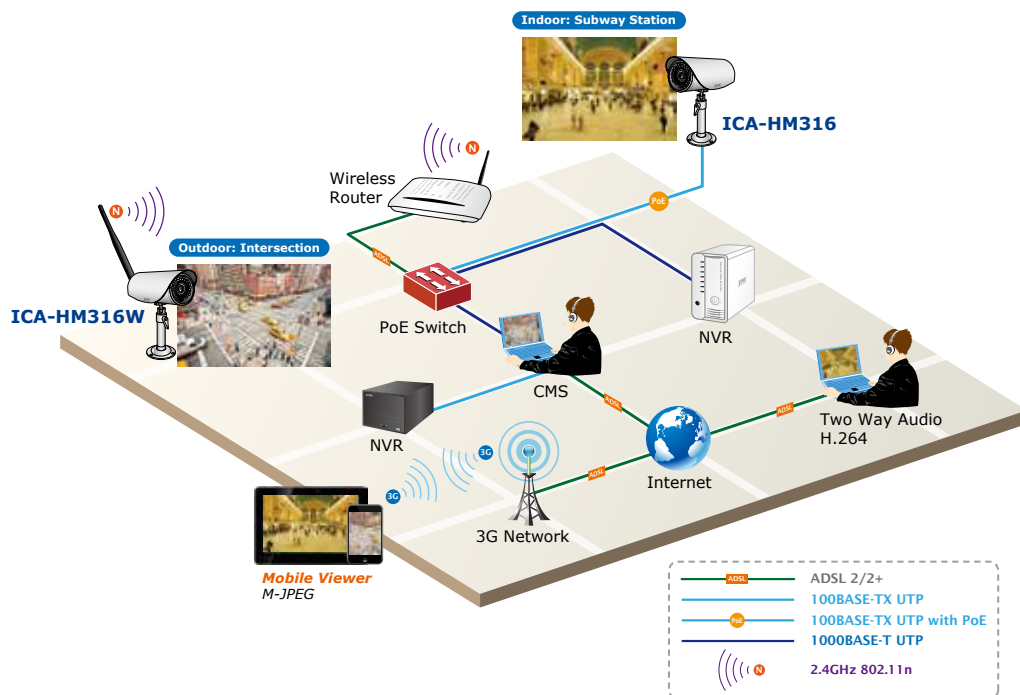

Advanced Event Management

To enhance surveillance flexibility and event management capabilities, the ICA-HM316 supports a number of advanced features including Auto-Iris to avoid over exposure, AV out to perform two-way audio function and inputs/ outputs to connect with external devices such as door sensors and relays to activate light or close doors.

Digital Input /Output

For External Sensor in and Alarm out

Flexible Installation and Power functionality

The ICA-HM316 incorporates IEEE 802.3af Power over Ethernet standard and able to be powered via the network cable from a PoE power sourcing equipment such as PoE Switch and PoE injector. It thus eliminates the need of extra power cables and reduces installation costs while increases the deployment flexibility. The ICA-HM316 is ONVIF compliant and therefore interoperable with other manufacturer's products. It also includes 64-CH central management software for ease of maintenance and remote monitoring. The ICA-HM316 is indisputably the top choice for reliable and high performance surveillance. The IP66-rated housing protects the ICA-HM316 against rain and dust and ensures stable operation under extreme weather conditions. The ICA-HM316 is an ideal solution for both indoor and outdoor surveillance applications such as buildings, hospital, bank, hotel lobby, garages, hallway, stores and offices.

Application

PLANET ICA-HM316 is suitable to be applied in various surveillance applications. With high resolution design, it can capture clear images and is perfect for identifying objects and persons. Moreover, the ICA-HM316 supports 802.3af PoE interface to facilitate the outdoor surveillance without worrying the electric source.