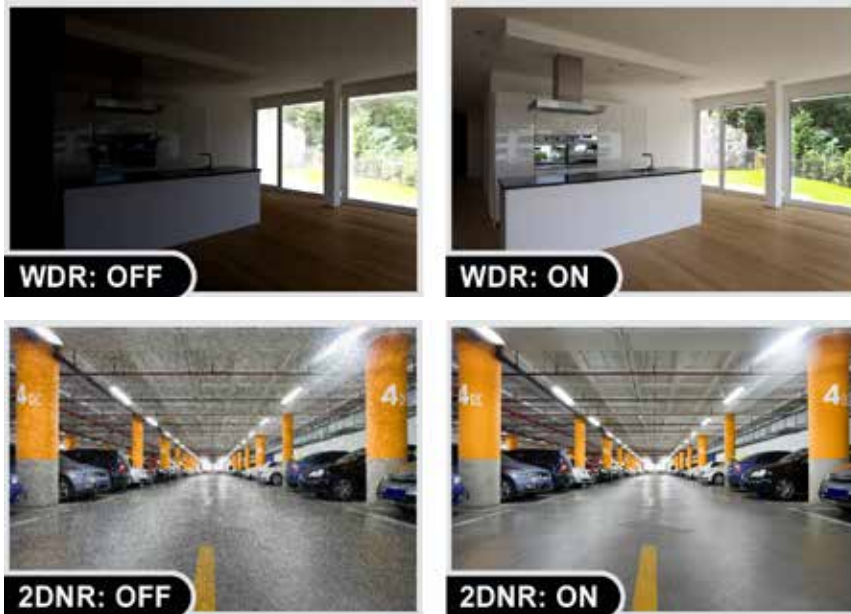

Exceptional Image Quality

Together with powerful image processing attributes like Wide Dynamic Range and Dimensional Noise Reduction technology, the ICA-3150 is able to filter the intense backlight surrounding a subject and remove noises from video signal. Thus, the ICA-3150 offers an extremely sharp and clear image quality even under any challenging lighting conditions.