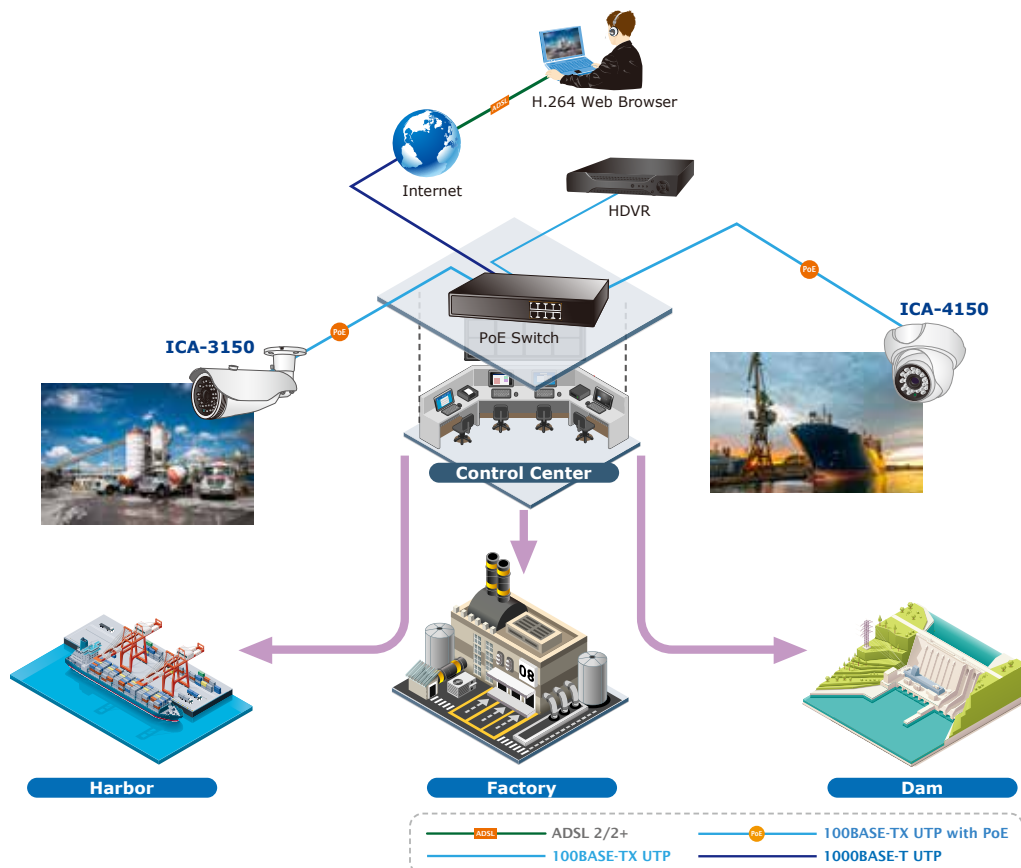

*Flexible Installation and Power Functionality*

The ICA-3150 incorporates IEEE 802.3af Power over Ethernet standard and able to be powered via the network cable from a PoE power sourcing equipment such as PoE Switch and PoE injector. It thus eliminates the need for extra power cables and reduces installation costs while increases the deployment flexibility. The ICA-3150 is ONVIF compliant and interoperable with other brands in the market. The ICA-3150 is indisputably the ideal choice for reliable and high performance surveillance.

**ONVIF Protocol for Surveillance Integration**

**Applications**

PLANET ICA-3150 can perform in various surveillance applications. With high-resolution design, it can capture clear images and is perfect for identifying objects and persons. Moreover, the ICA-3150 supports 802.3af PoE interface, and facilitates the outdoor surveillance applications without worrying the electric source. Besides, HDVR and Web UI management make you easy to do the configuration and live viewing. With so many features offered, the ICA-3150 no doubt is your best choice for outdoor surveillance solution.