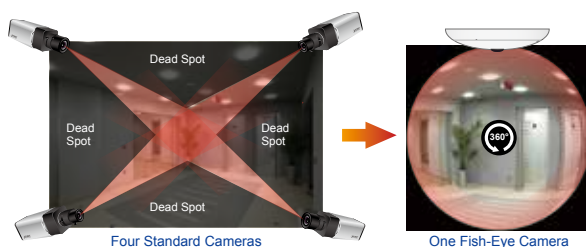

### Compact Panoramic Camera for Wide View Surveillance

PLANET ICA-8200 2 mega-pixel PoE Fish-Eye IP Camera supports H.264, MPEG-4 and JPEG compression formats and delivers excellent picture quality in up to 1440 x 1440 pixels at 15 frames per second (fps). Incorporating the professional 2 mega-pixel resolution sensor, the ICA-8200 provides high-quality images and panorama function with quad view to enable images of monitoring and recording from four different angles to be displayed simultaneously. It offers 180° panoramic view by wall mount installation and 360° surround view in deployment of ceiling mount. Therefore, users do not need to install multiple IP cameras and hence save tremendous installation and maintenance costs. Moreover, the unique design makes it the ideal solution to surveillance applications in boutiques, stores, restaurants, indoor public areas, etc.

### 360° Panoramic Monitoring for Zero Dead Spot

### Full Surveillance with 360° Surround View

Furthermore, the ICA-8200 is a fish-eye camera that allows you to monitor all angles of a location using just one camera and thus save lots of the traditional mechanical Pan/Tilt maintenance cost. The distorted hemispherical image of the fish-eye camera will be converted into the conventional rectilinear projection. Without installing any software, you can watch live view and utilize functions such as motion detection and camera tampering through the Web interface using a web browser. Distortion correction feature of the ICA-8200 can fix the camera video so you can use e-PTZ to zoom in, zoom out, and pan across your camera's video to survey a large area easily.