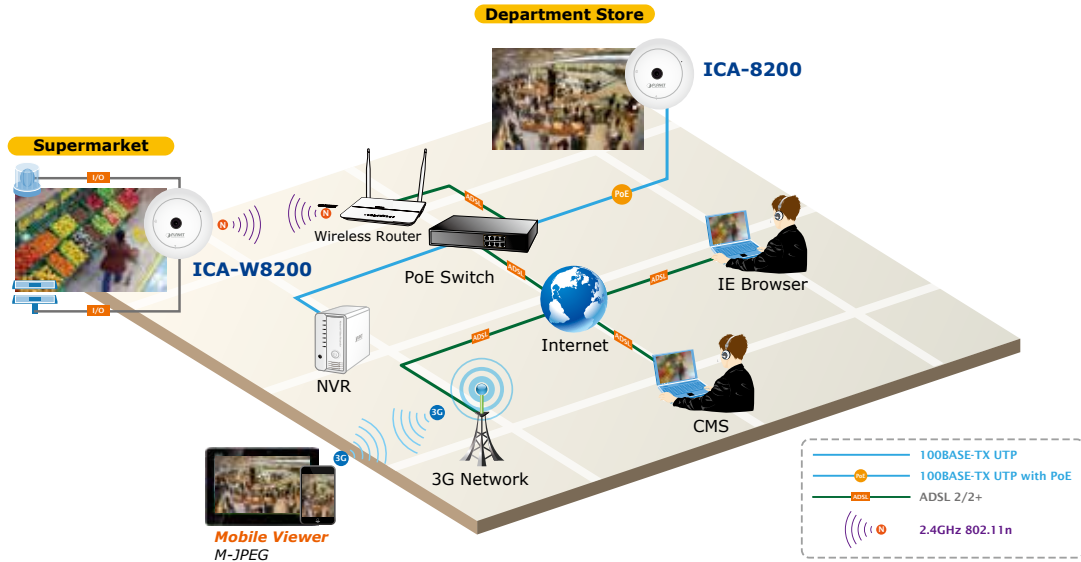

**2-way Audio**

*Motion Detection & Alarms*

It is easy to configure motion detection windows by the web management interface of camera. Users can have total control in determining the object and sensitivity of these motion detection windows. The ICA-8200 is able to send email notifications, alerts and snapshots to any dedicated email account. This will alert the user of any event in real time, no matter where the recipient may be.

## ***Motion-activated Recording & Instant Email Alert***

*Flexible Installation and Power Functionality*

The ICA-8200 incorporates IEEE 802.3af Power over Ethernet technology and can be powered from a PoE switch or PoE injector via the network, which eliminates the need for power cables and reduces installation costs. The ICA-8200 is ONVIF-compliant and therefore interoperable with other brands in the market, greatly supporting users to integrate with their existing surveillance network. In addition, the ICA-8200 includes 64-CH central management software for efficient monitoring. The ICA-8200 is indisputably the top choice for reliable and high performance surveillance.

## Applications

PLANET ICA-8200 can perform in various surveillance applications. With high-resolution design, it can capture clear images and is perfect for identifying objects and persons. Moreover, the ICA-8200 supports 802.3af PoE interface, and facilitates the indoor surveillance applications without worrying the electric source.

Its Save-to-NAS and Save-to-SD card makes you easy to save your data. Besides, NVR and Web UI management make you easy to do the configuration and live viewing. Moreover, viewing your baby on your smart phone would give you a peace of mind. Of course, this nice camera supports 802.3af PoE interface and facilitates the indoor surveillance applications without worrying the electric source. With so many features offered, the ICA-8200 no doubt is your best choice for indoor surveillance solution.