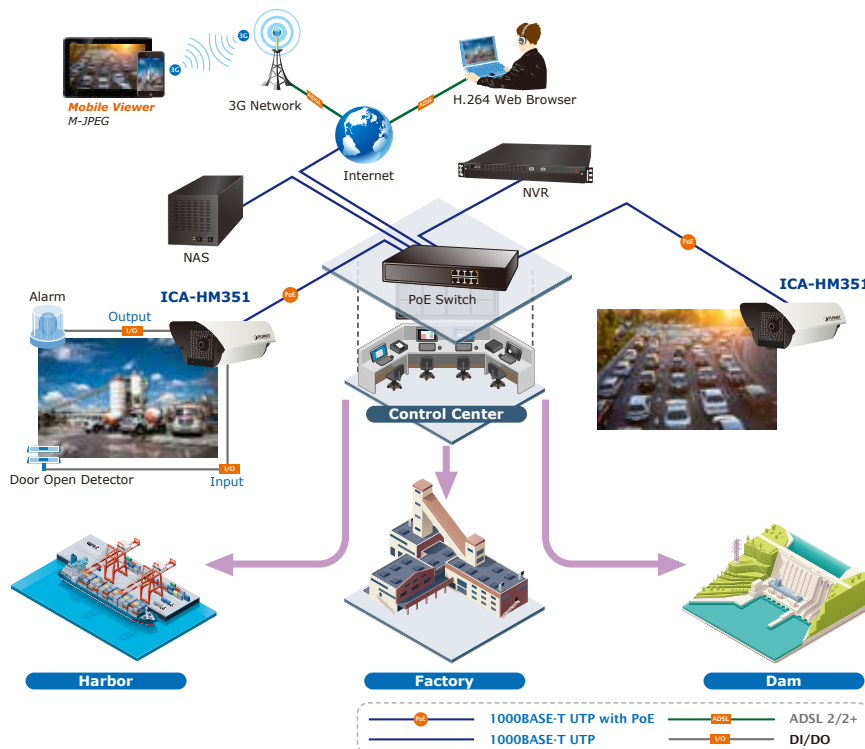

**Advanced Event Management**

To enhance surveillance flexibility and event management capabilities, the ICA-HM351 supports a number of advanced features including auto-iris to avoid overexposure, and AV out to perform the two-way audio function.

**2-way Audio**

*Flexible Installation and Power Functionality*

The ICA-HM351, incorporating IEEE 802.3af Power over Ethernet standard, is able to be powered via the network cable from a PoE power sourcing equipment such as PoE switch and PoE injector. It thus eliminates the need for extra power cables and reduces installation costs while increases the deployment flexibility. The ICA-HM351 is ONVIF-compliant and therefore interoperable with other manufacturers' products. It also includes 64-ch central management software for ease of maintenance and remote monitoring. The ICA-HM351 is indisputably the top choice for reliable and high-performance surveillance.

## Applications

PLANET ICA-HM351 can perform in various surveillance applications. With high-resolution design, it can capture clear images and is perfect for identifying objects and persons. Moreover, the ICA-HM351 supports 802.3af PoE interface, and facilitates the indoor surveillance applications without worrying the electric source.

Its Save-to-NAS makes you easy to save your data. Besides, NVR and Web UI management make you easy to do the configuration and live viewing. Moreover, viewing your baby on your smart phone would give you a peace of mind.