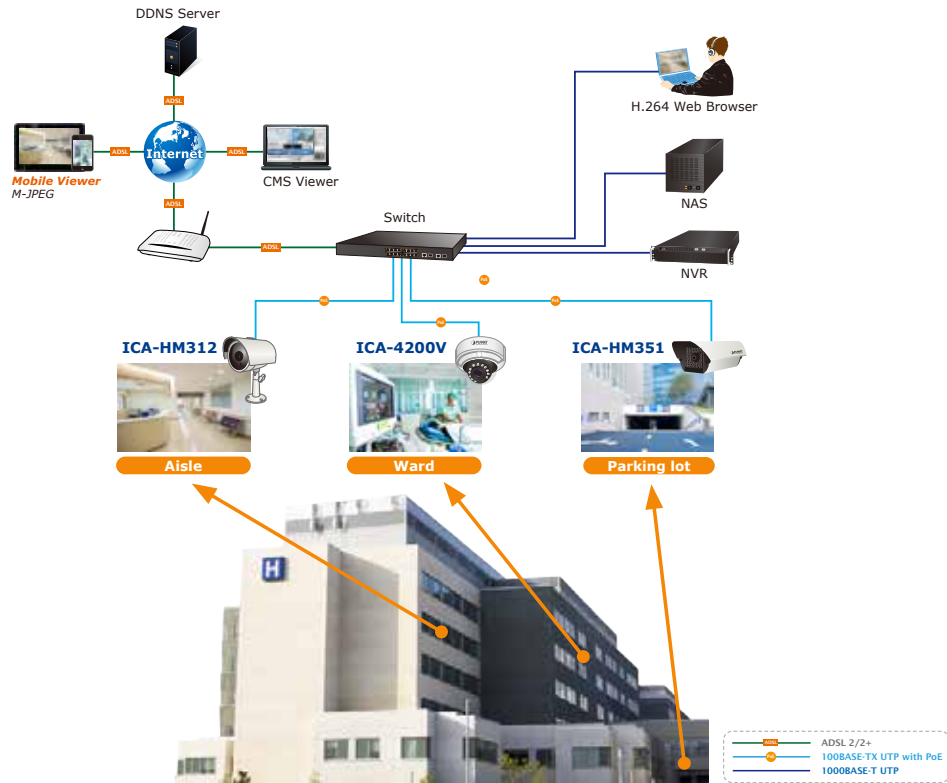

With so many features offered, the ICA-HM351 no doubt is your best choice for indoor surveillance solution.

Specifications

Model	ICA-HM351
Camera	
Image device	1/2.7" 2 mega-pixel progressive scan CMOS sensor
Lens	3.6mm, fixed lens Mechanical IR-cut filter Angle of view: Horizontal: 74 degrees Vertical: 57 degrees
Min Illumination	0.5 lux (color) @ F1.2 0.1 lux (B/W)
IR Illuminations	IR LED x 86, 850nm Built-in IR illuminators, effective up to 35 meters *The IR distance is based on the environment
Effective Pixels	1920 x 1080 pixels
Image	
Video Compression	H.264 / M-JPEG
Video Resolution	1080p, 720p, 640 x 360, 320 x 180
Frame Rate	Up to 30fps for all resolutions
Image Setting	AE, AWB 3D noise reduction WDR Color, hue, brightness, sharpness, contrast Mirror/Flip 90 degrees rotation Defog Anti-false color Lens distortion correction 10 privacy masks Text, time and date overlay Overlay image on video
Streaming	Simultaneous multi-profile streaming Streaming over UDP, TCP, HTTP, or HTTPS M-JPEG streaming over HTTP (server push) Controllable frame rate and bandwidth Constant and variable bit rate (H.264) AOI ROI
Audio	
Audio Streaming	Two-way audio