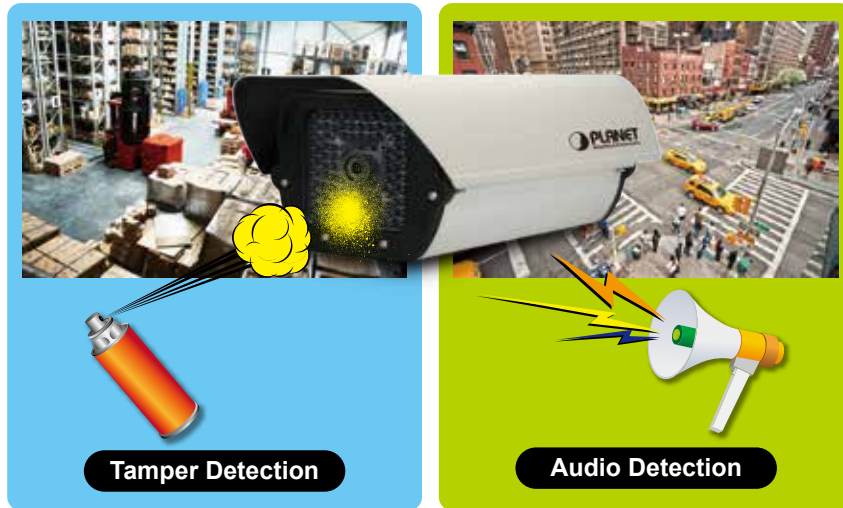

### Easy Installation and Management

- ONVIF-compliant for interoperability
- IP65 rating for rigorous environment
- Built-in fan and heater with fully automatic intelligent control
- Industrial design with -30 to 60 degrees C operating temperature
- Intelligent motion, tampering and audio detection alarm triggers
- Digital Input/Output for integration with sensors and alarms

*Day & Night Functionality*

To adapt to constantly changing lighting conditions, the ICA-HM351 comes with a removable IR-cut filter and built-in low IR illuminators, which enable the camera to provide color video when there is sufficient light, and black/white video in dark conditions. The ICA-HM351 is able to maintain clear images 24 hours a day.

**Camera Tampering and Audio Detection**

Provided with three individually configurable motion detection zones, the ICA-HM351 can record video or trigger alarms and alerts when motion is detected in user-specified areas of the camera image. Also, its built-in microphone enables the system to capture the sound that is within camera's surveillance range. The system will trigger the audio detection alarm when sounds like screams, glass breaking, etc. are detected.