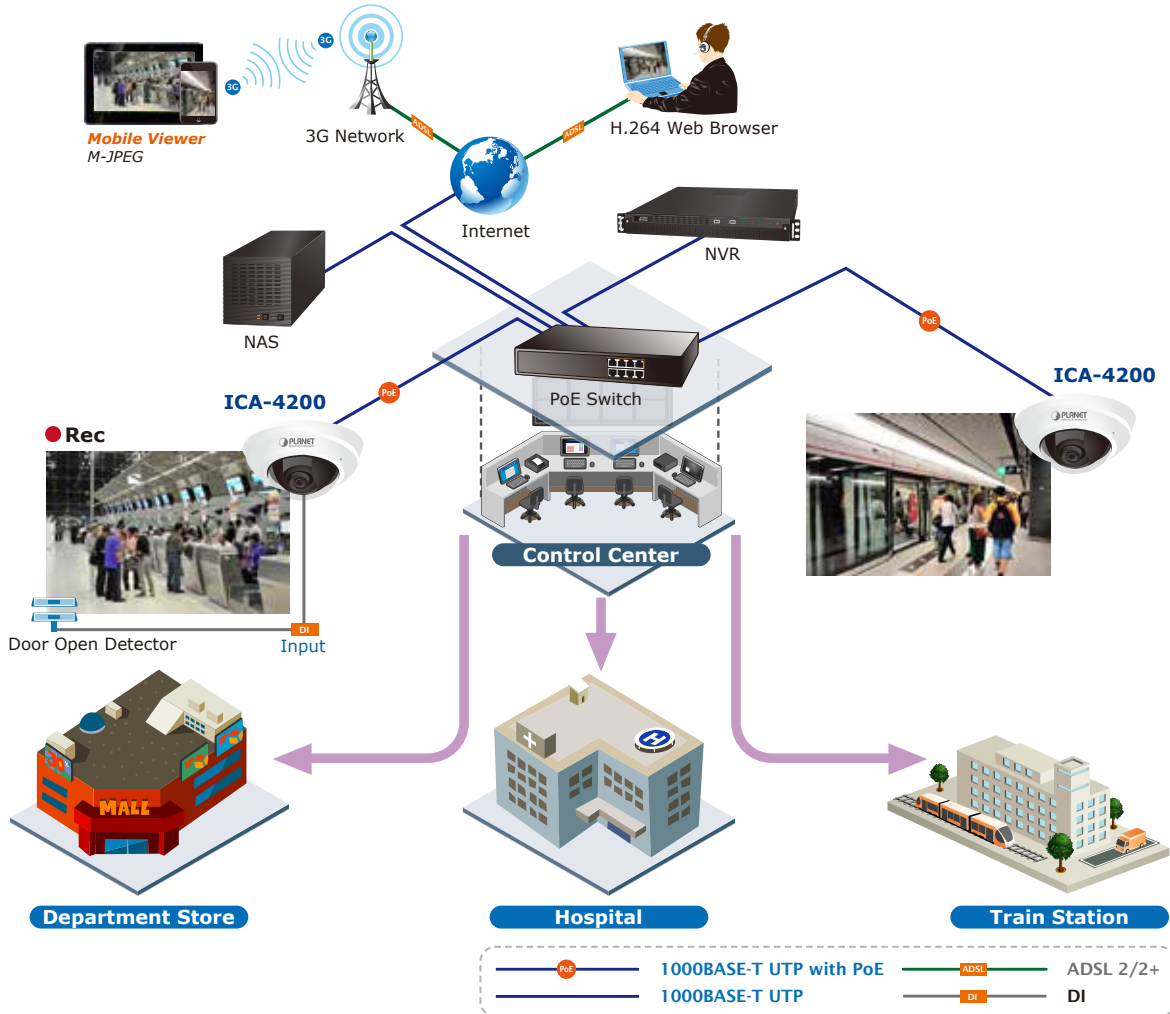

Applications

PLANET ICA-4200 can perform in various surveillance applications. With high-resolution design, it can capture clear images and is perfect for identifying objects and persons. Moreover, the ICA-4200 supports 802.3af PoE interface, and facilitates the indoor surveillance applications without worrying the electric source.

Its Save-to-NAS and Save-to-SD card makes you easy to save your data. Besides, NVR and Web UI management make you easy to do the configuration and live viewing. Moreover, viewing your baby on your smart phone would give you a peace of mind.

With so many features offered, the ICA-4200 no doubt is your best choice for indoor surveillance solution.