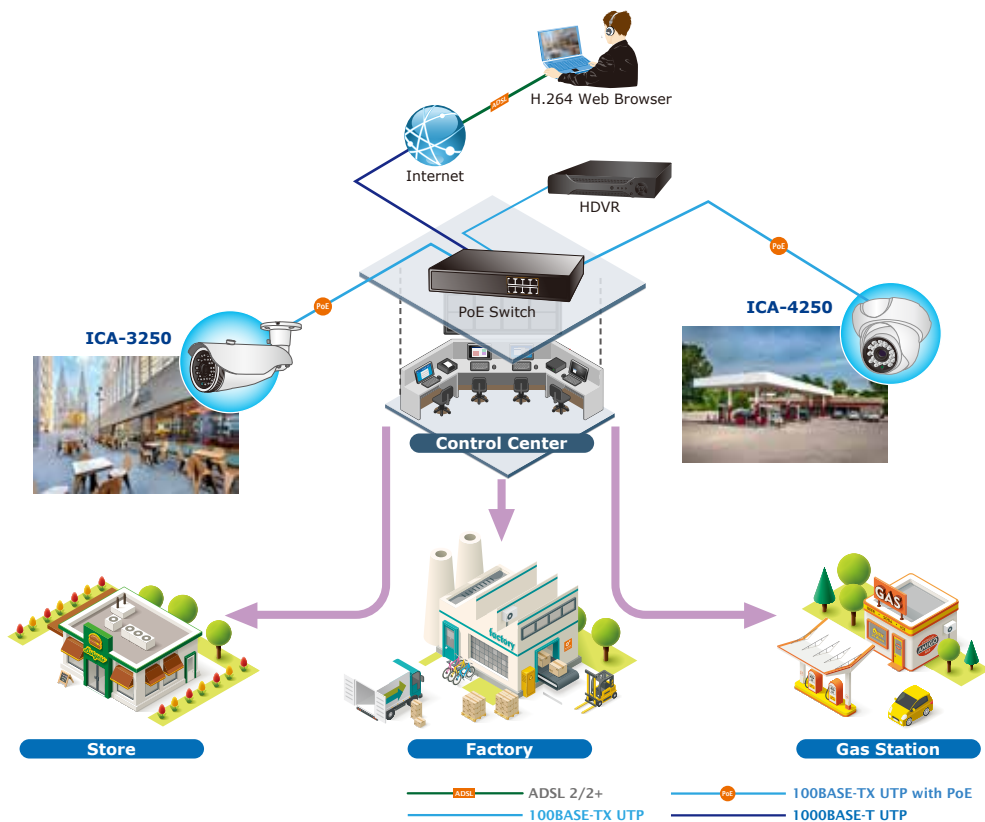

Advanced Media Management

The ICA-4250 supports a number of advanced features to enhance surveillance flexibility and event management capabilities. The advanced features include 4 configurable regions of privacy mask to protect personal privacy, and external RCA ports that allow accessories, such as speakers and microphones, to be added to the camera for two-way audio function.

2-way Audio

Flexible Installation and Power Functionality

The ICA-4250 incorporates IEEE 802.3af Power over Ethernet standard and able to be powered via the network cable from a PoE power sourcing equipment such as PoE Switch or PoE injector. It thus eliminates the need for extra power cables and reduces installation costs while increases the deployment flexibility. The ICA-4250 is ONVIF compliant and interoperable with other brands in the market. The ICA-4250 is indisputably the ideal choice for reliable and high-performance surveillance.

Applications

PLANET ICA-4250 can perform in various surveillance applications. With high-resolution design, it can capture clear images and is perfect for identifying objects and persons. Moreover, the ICA-4250 supports 802.3af PoE interface, and facilitates the outdoor surveillance applications without worrying the electric source. Besides, HDVR and Web UI management make you easy to do the configuration and live viewing. With so many features offered, the ICA-4250 no doubt is your best choice for outdoor surveillance solution.