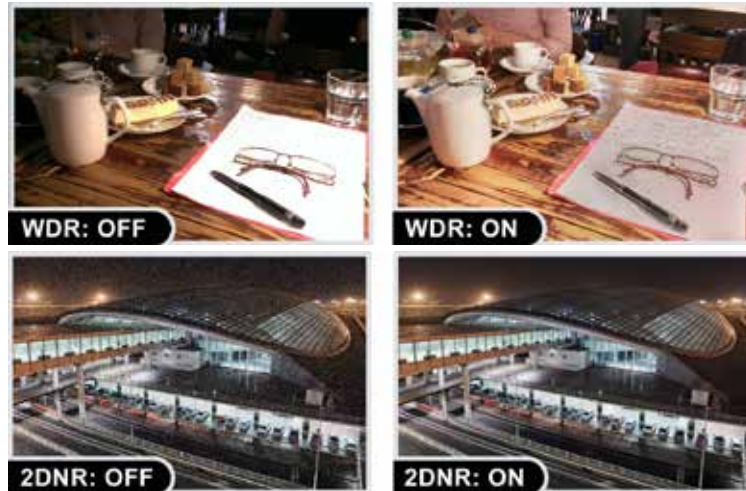

Exceptional Image Quality

Together with powerful image processing attributes like Wide Dynamic Range (WDR) and 2-dimensional Noise Reduction (2DNR) technology, the ICA-4250 is able to filter the intense backlight surrounding a subject and remove noises from video signal. The result is that an extremely clear and exquisite picture quality can be produced even under any challenging lighting conditions.