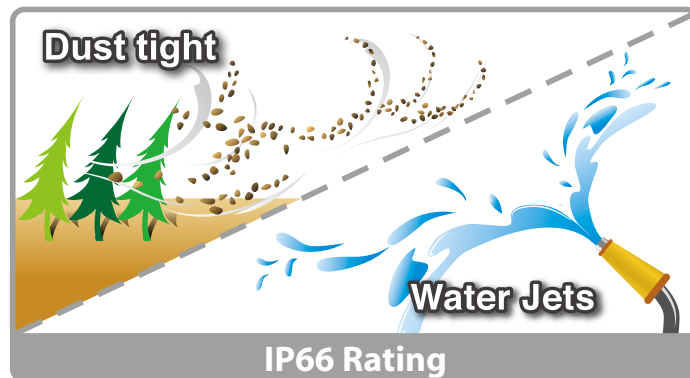

Water Resistance and Dust-proof Protection

The IP66-rated housing protects the camera body against rain and dust, and ensures operation under extreme weather conditions, which makes it an ideal solution for outdoor applications, such as buildings, roads, parking areas, garages, railway stations and airports.