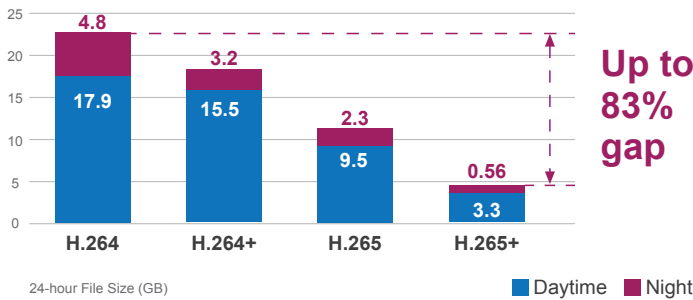

Camera

- 1/2.8" 5 megapixel SONY STARVIS back-illuminated progressive scan CMOS sensor
- 2.7-13.5mm 5X motorized zoom auto focus lens
- Remote smart focus for remote and precise focus adjustment
- 0.003 lux minimum illumination at F1.6
- Built-in smart IR illuminators, effective up to 40 meters
- Built-in 4000K warm white LED, effective up to 30 meters
- Switchable smart IR/warm white LED for Day & Night function

High Efficiency Video Compression

The ICA-M4580P employs the H.264(+)/H.265(+) technology to enable the camera to provide higher and more efficient image compression rates. If the same image quality level of H.264 is compared with that of H.265, the latter is able to save around 83% of bandwidth, meaning H.264(+)/H.265(+) offers much higher quality video for less bandwidth. Thus, it can further enhance the overall performance of its IP surveillance system.