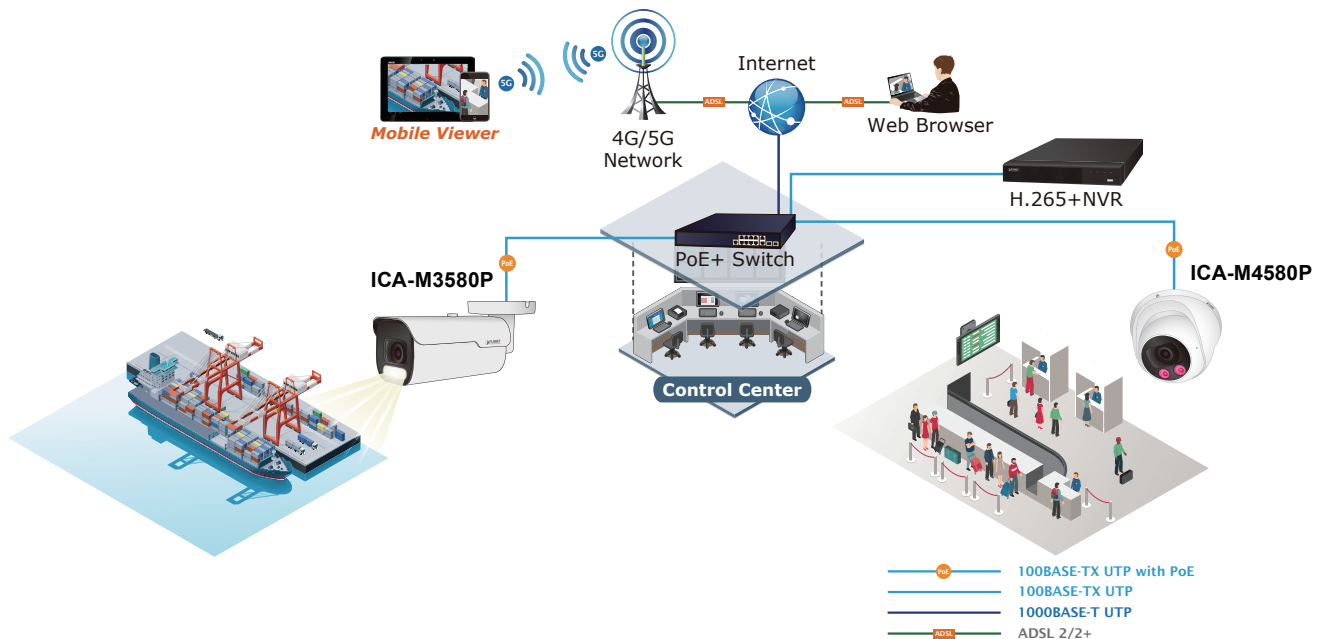

Flexible Installation and Power Functionality

Powered from a PoE power sourcing equipment such as 802.3af/at PoE switch or 802.3af/at PoE injector over a network cable, the ICA-M4580P, adopting the IEEE 802.3af/at standard, does not need extra power cables and manpower, thus reducing installation costs while increasing deployment flexibility and scalability. The ICA-M4580P is ONVIF compliant and interoperable with other brands in the market, making it an indisputably ideal choice for reliable and high-performance surveillance.

Remote Access via Mobile App, Web Browser or PVMS

Remote management makes you easy to set the configuration and live viewing via mobile app, NVR, HDVR, and Web browser. Besides, the ICA-M4580P provides central surveillance management capability with the adoption of its bundled **PLANET Video Management Software**. With the **PVMS**, the ICA-M4580P is expandable for multi-sites management of up to 256-ch IP cameras simultaneously. Users are able to monitor the IP cameras anytime, anywhere.

Water-resistant and Dust-proof Protection

The IP67-rated metal housing protects the camera body against rain and dust, and ensures operation under extreme weather conditions, which makes it an ideal solution for outdoor applications, such as buildings, roads, parking areas, garages, railway stations and airports.

Applications

High Scalability for Various Industrial IP Surveillance Solutions

PLANET high-resolution ICA-M4580P can offer various surveillance applications as it can capture clear images and is perfect for identifying objects and persons. Moreover, the ICA-M4580P supports 802.3af/at PoE PD interface, and facilitates the outdoor surveillance applications without worrying the electric source. Besides, Planet VMS, NVR, HDVR, Web UI and App management make you easy to do the configuration and live viewing. With powerful features offered, the ICA-M4580P no doubt is your best choice for outdoor surveillance solution.