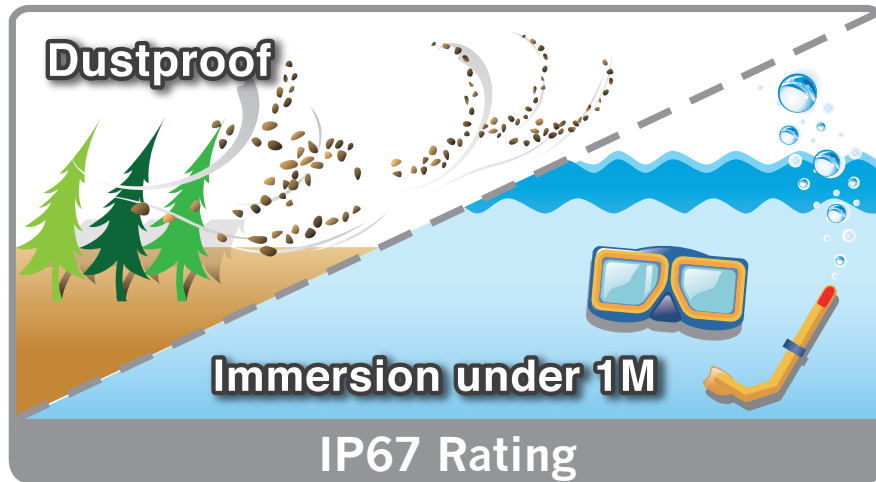

Water-resistant and Dust-proof Protection

The IP67-rated metal housing protects the camera body against rain and dust, and ensures operation under extreme weather conditions, which makes it an ideal solution for outdoor applications, such as buildings, roads, parking areas, garages, railway stations and airports.