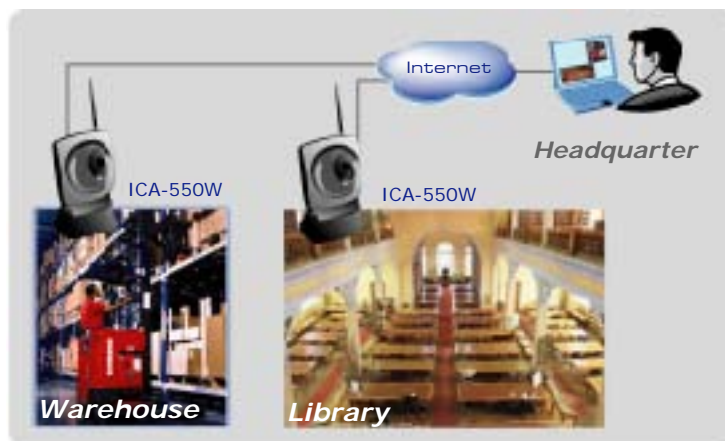

Image flip

- When ICA-550W is in an upside-down installation site, the image can be reversed for proper viewing

Motion Detection

- Supports up to 4 motion detection areas and monitors any suspicious movement in specific area.

DDNS support

- In order to view video over Internet, user must know the Internet IP address of the gateway used by ICA- 550W. An easy-to-remember DDNS (Dynamic DNS) name will help you memorize your site more easily.

SPECIFICATION

Product Desktop Pan / Tilt Camera

Model	ICA-550W
Hardware	
Sensor	CMOS sensor
Focus	F2.0 Fixed focus
Pan (Horizontal Rotation)	-64°~+64°
Tilt (Vertical Rotation)	+28°~-34°
LAN	1 x 10/100Base-TX RJ-45
Wireless	802.11g; Ad-Hoc and infrastructure mode
Encryption	WEP 64 / 128 bits, WPA-PSK
Audio Interface	Built-In, and external microphone jack
Image (Video setting)	
Image Compression	MPEG4 / MJPEG
Video Resolution and Frame Rate	640 x 480 (30fps), 320 x 240 (30fps), 160 x 128 (30fps)
Display Options	Timestamp, Text overlay
Environment	
Operating Temperature	0~50 Degree C, 10~90% humidity
Power Requirement	5V DC
EMC/EMI	CE, FCC
Network and Configuration	
Connection Type	Static IP, DHCP
Management	Web, camera utility

APPLICATIONS

ORDERING INFORMATION

ICA-550W Desktop Pan / Tilt Internet Camera (RJ-45, 802.11g WLAN, audio recording)