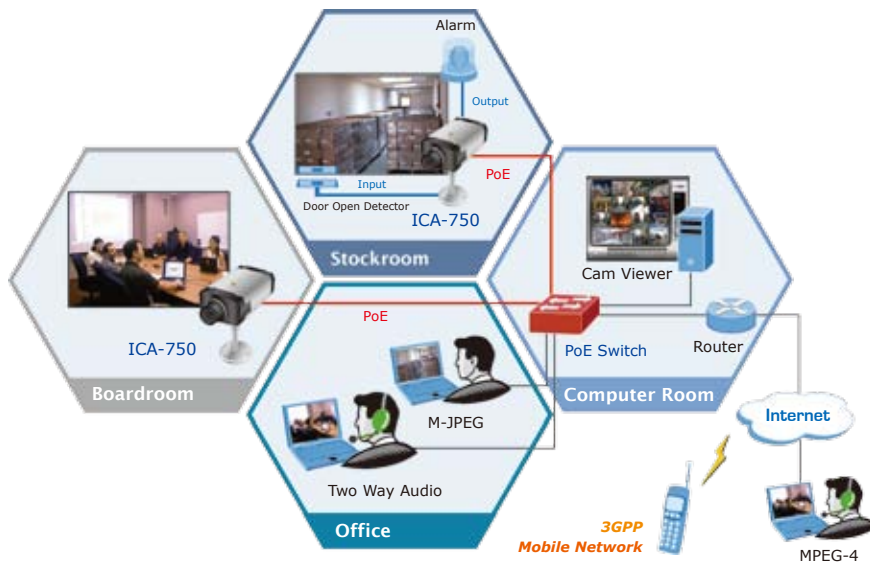

SPECIFICATION

Product **Dual Mode CCD Box Internet Camera**

Model	ICA-750
Video	
Image Sensor	1/4" Sony CCD, VGA Resolution
Lens	F1.6 Fixed Focus, CS Mount Type, 4 Layers Glass
Video Codec	MPEG-4 and M-JPEG Dual Stream
Resolution	640 x 480, 320 x 240, 160 x 120
Frame Rate	Up to 30 fps @all resolution
Image Control	AWB, AEC, AGC, Contrast, Brightness auto-iris Control
3GPP	160 x 120 @15fs, MPEG-4 for mobile phone viewing
Audio	
Audio Codec	G.726 ADPCM, G.711 PCM
Microphone / Speaker	Bi-directional, Built-in Microphone and external Microphone / Speaker
Interface	
LAN	1 x RJ-45, 10/100Base-TX, Auto MDI / MDI-X, IEEE802.3af
AUDIO	1 x Audio In, 1 x Audio Out
DI / DO	2 x Digital In, 2 x Digital Out
Network	
Protocols	TCP / IP, SMTP, HTTP, DHCP, NTP, RTSP / RTP, UPnP, FTP, DDNS, HTTPS, SYSLOG, JABBER
Management	
Client	Web browser, Cam Viewer software
Security	Username and Password, HTTPS, IP Filter
Motion Detection	4 Area definable
E-mail Notification	Triggered by motion detection and input I/O
Environment	
Power Requirement	12V DC, 1A
Dimensions (W x D x H)	81 x 130 x 50 mm
Weight	480 g
Emission	CE, FCC

APPLICATIONS

Remote monitoring application

ORDERING INFORMATION

ICA-750	Dual Mode CCD Box Internet Camera